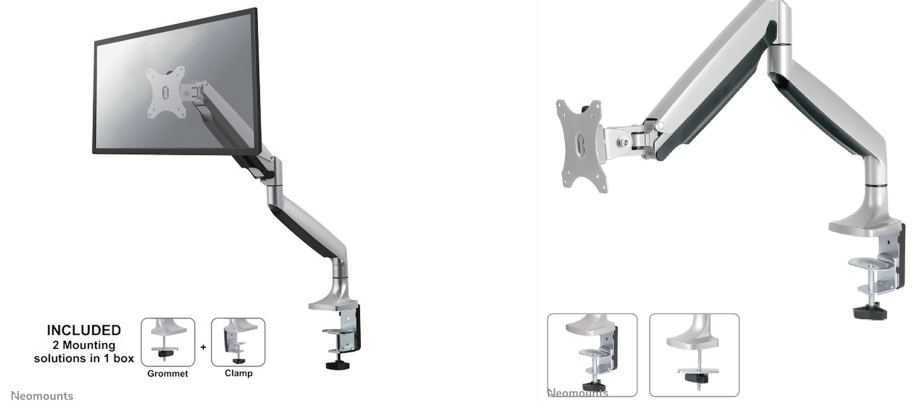

#### FUNCTIONALITY

Type	Full motion Tilt Rotate Swivel
Height adjustment	17-50,5 cm
Depth adjustment	0-61,5 cm
Tilt (degrees)	180°
Swivel (degrees)	360°
Rotate (degrees)	180°
Adjustment type	Gas spring

### Neomounts Select Full Motion Desk Mount (clamp & grommet) for 10-32" Monitor Screen, Height Adjustable (gas spring) - Silver

The Neomounts Select desk mount, model NM-D750SILVER is a tilt-, swivel and rotatable desk mount for flat screens up to 32". This mount is a great choice for space saving placement on desks using a desk clamp or grommet mount.

Neomounts Selects' unique tilt (180°), rotate (180°) and swivel (360°) technology allows the mount to change to any viewing angle to fully benefit from the capabilities of the flat screen. The mount is easily height adjustable from 17 to 51 centimetres using a gas spring. Depth adjustable from 0 to 61 centimetres. A unique cable management conceals and routes cables from mount to flat screen. Hide your cables to keep the workplace nice and tidy.

Neomounts Select NM-D750SILVER has three pivot points and is suitable for screens up to 32" (82 cm). The weight capacity of this product is 9 kg each screen. The desk mount is suitable for screens that meet VESA hole pattern 75x75 or 100x100mm. Different hole patterns can be covered using Neomounts Select VESA adapter plates.