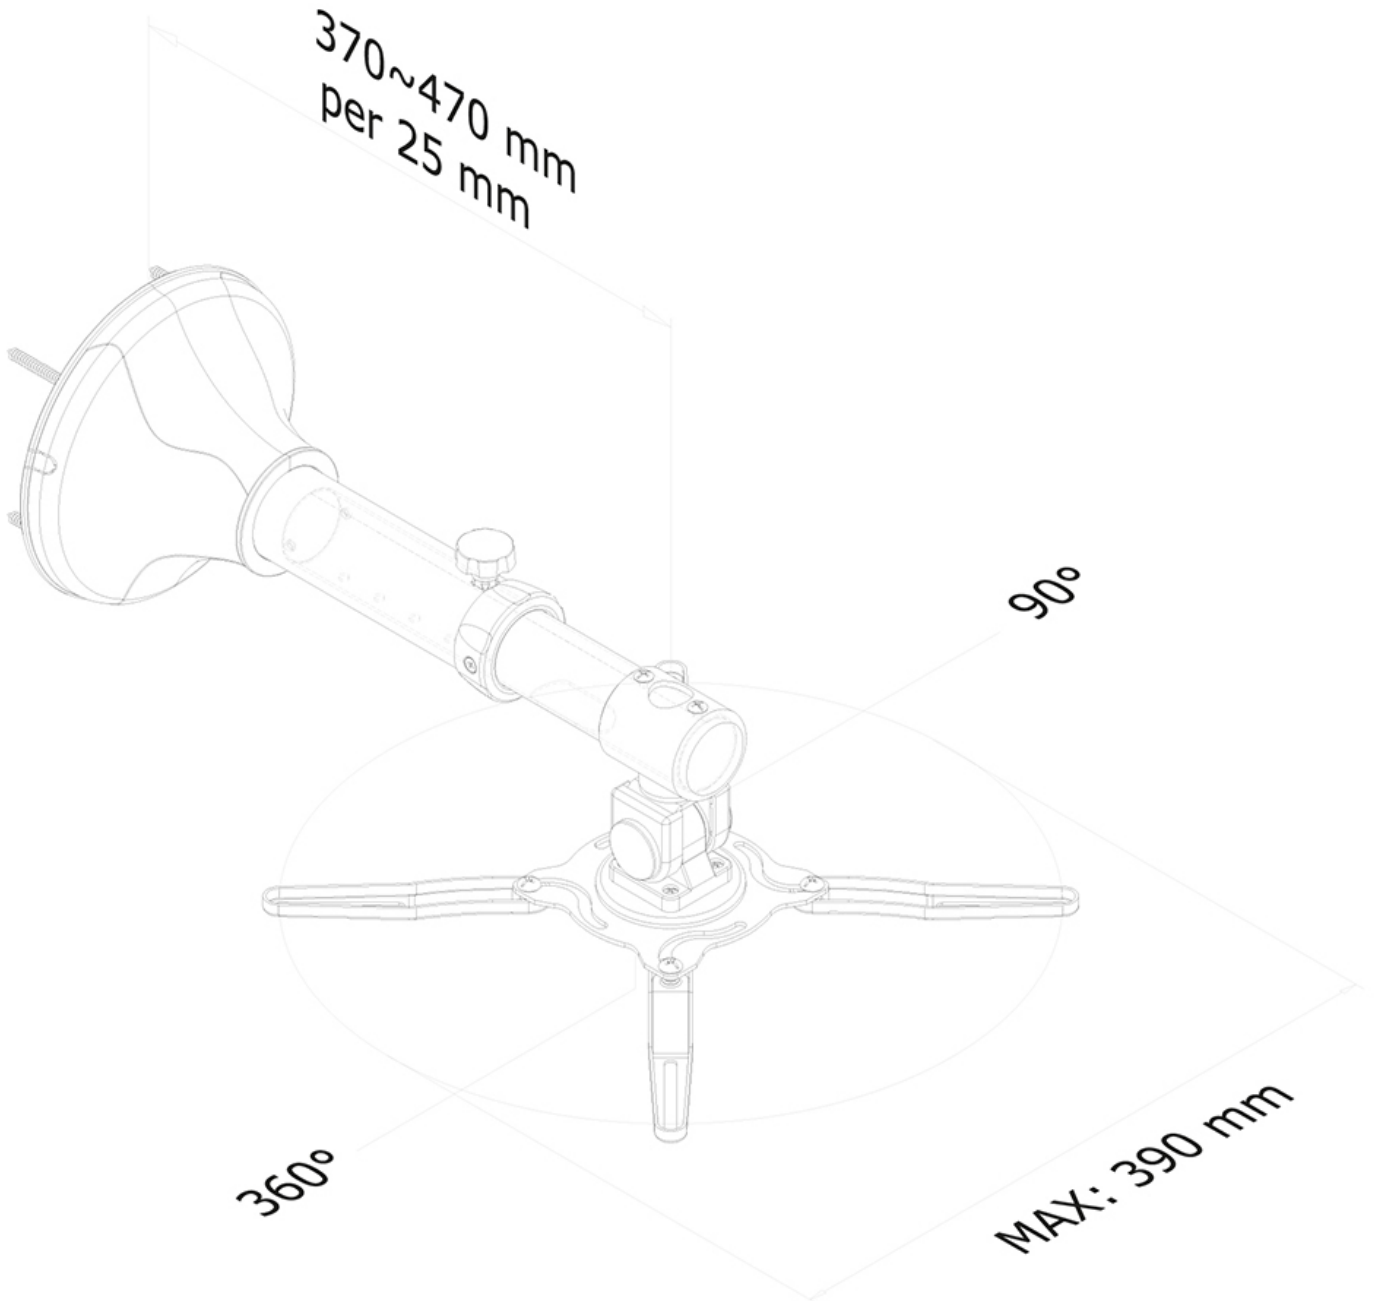

BEAMER-W050SILVER NEOMOUNTS BY NEWSTAR PROJECTOR WALL

Neomounts