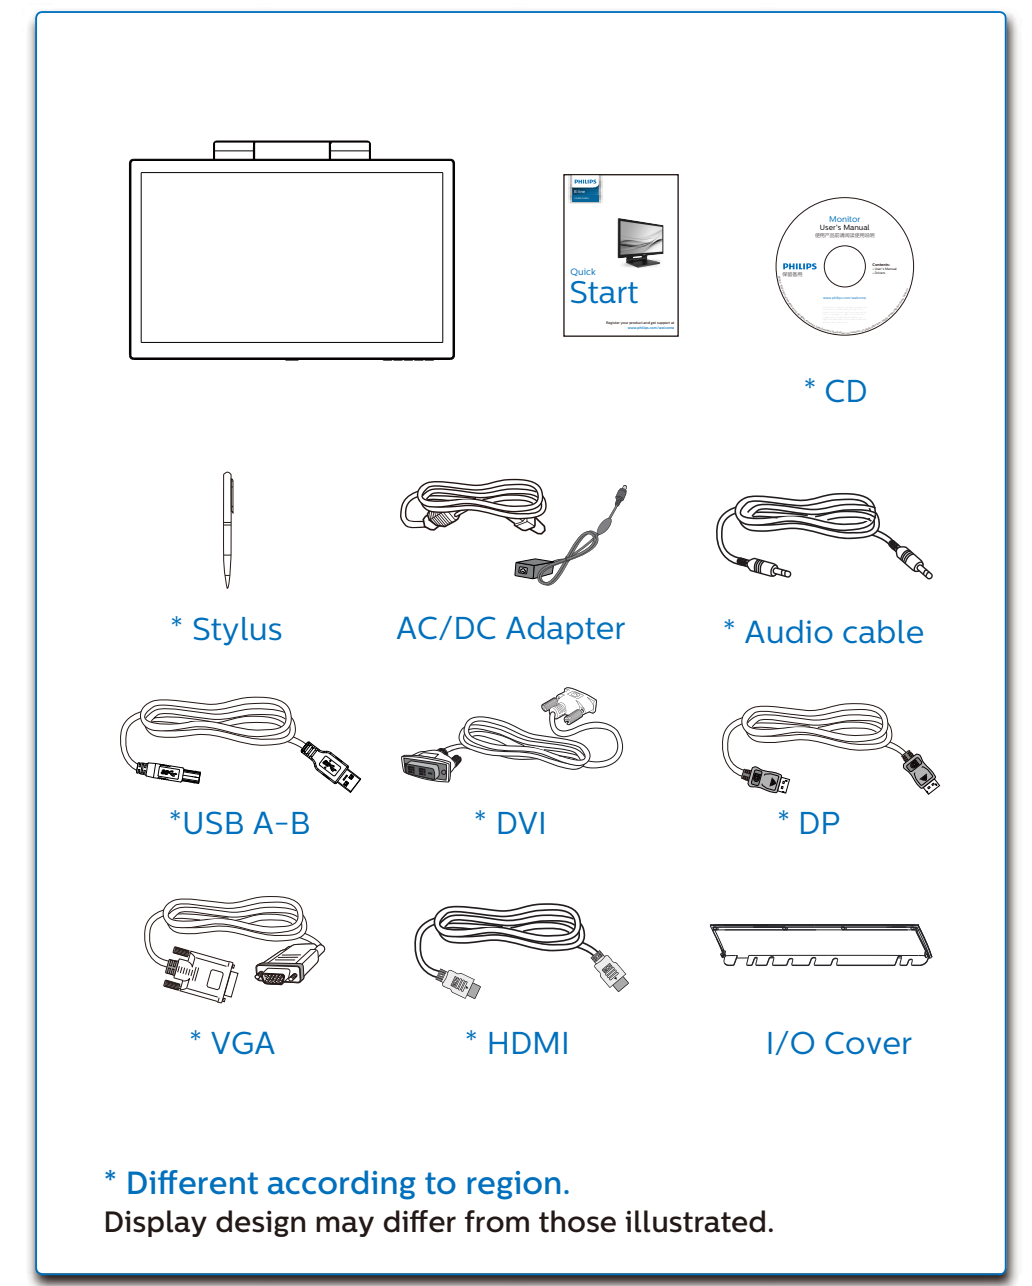

GRAPHIC DEVELOPMENT MMD	
Product name	
Project name	QSG
Project no.	
Finishing	Folded sheet
Scale	1:1
Size Spreads	594 (W) x 210 (H) mm
Size	148.5 (W) x 210 (H) mm
Operator(s)	
Date amended	2018
VERSION No.	13
APPROVAL	
QC Lithographer	
Product Manager	
Date Check	
ARTWORK DOCUMENT	
Paper	80gsm White, woodfree coated
Numbers of colours	2Cx2C
Spotcolor	
Aftertreatment	
☐ Cropping	
☐ Coating	
☐ Varnishing	
☐ Embossing	
☐ Cutterguide	
☐ Die-cut	
☐ Binding	
☐ Glue	

4

1. **EN Need help?**
   Online help: www.philips.com/support
2. **SC 需要帮助?**
   在线帮助: www.philips.com/support
3. **FR Besoin d'Aide ?**
   Aide en ligne: www.philips.com/support
4. **ES ¿Necesita ayuda?**
   Ayuda en línea: www.philips.com/support
5. **DE Benötigen Sie Hilfe?**
   Online-Hilfe: www.philips.com/support
6. **IT Avete bisogno di aiuto?**
   Guida in linea: www.philips.com/support
7. **BR Precisa ajuda?**
   Ajuda online: www.philips.com/support
8. **KO 도움이 필요하신가요?**
   온라인 도움말: www.philips.com/support
9. **UK Потребуйте допомоги!**
   Підтримка он-лайн: www.philips.com/support
10. **RU Нужна помощь?**
    Интерактивная справка: www.philips.com/support
11. **TB Yardım ihtiyacınız var mı?**
    Online yardım: www.philips.com/support
12. **HI क्या सहायता की जरूरत है?**
    ऑनलाईन सहायता: www.philips.com/support
13. **AR هل تريد المساعدة؟**
    www.philips.com/support
14. **JP ヘルプが必要ですか?**
    オンラインヘルプ: www.philips.com/support

Version: M92224BQ1WWT
2019 © TOP Victory Investment Ltd. All rights reserved.
This product has been manufactured by and is sold under the responsibility of Top Victory Investments Ltd., and Top Victory Investments Ltd. is the warrantor in relation to this product. Philips and the Philips Shield Emblem are registered trademarks of Koninklijke Philips N.V. and are used under license.
Specifications are subject to change without notice.
www.philips.com