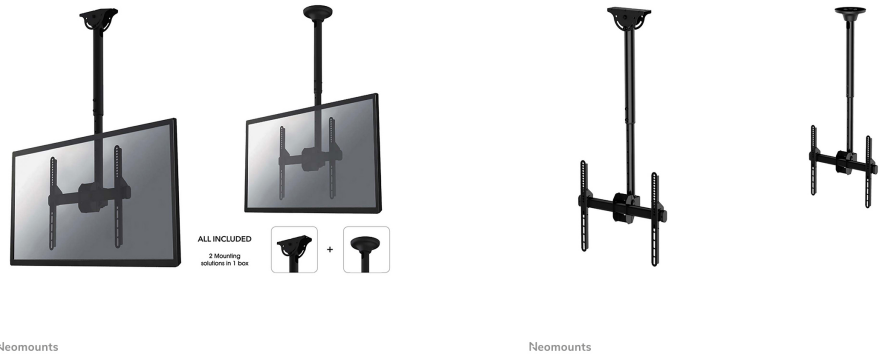

FUNCTIONALITY

Type	Tilt Rotate Swivel Full motion
Height adjustment	56-91 cm
Depth adjustment	8 cm
Tilt (degrees)	25°
Swivel (degrees)	360°
Rotate (degrees)	6°
Adjustment type	Manual

INFORMATION

Color	Black
Main material	Steel
Warranty	5 year
EAN code	8717371445614

Neomounts Select TV/Monitor Ceiling Mount for 32"-60" Screen, Height Adjustable - Black

The Neomounts Select ceiling mount, model NM-C440BLACK is a tilt- and swivel ceiling mount for flat screens up to 60". This mount is a great choice for space saving placement or when wall mounting and floor placement is not an option.

Neomounts Selects' unique tilt (25°) and rotation (360°) technology allows the mount to change to any viewing angle to fully benefit from the capabilities of the flat screen. The support is easily height adjustable from 56 to 91 centimeters*. A unique cable management conceals and routes cables from ceiling to TV. Hide your cables in the column to keep it nice and tidy.

Neomounts Select NM-C440BLACK has two pivot points and is suitable for screens up to 60" (152 cm). The weight capacity of this product is 50 kg. The ceiling mount is suitable for screens that meet VESA hole pattern 200x200 to 400x400mm.