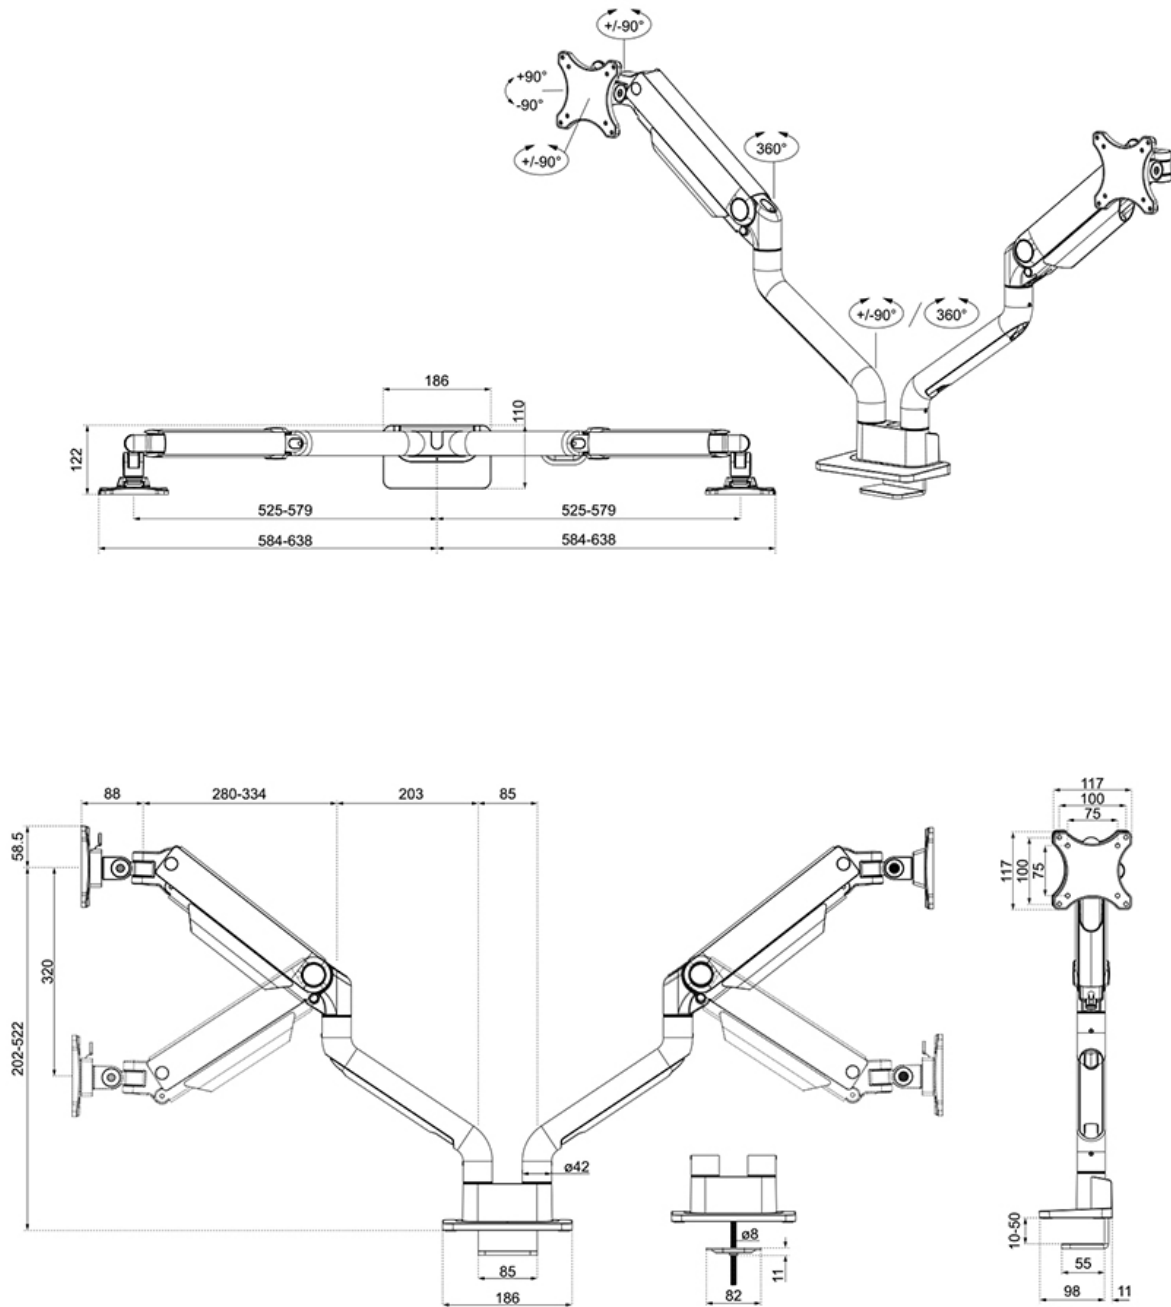

DS70S-950WH2

NEOMOUNTS SELECT MONITOR ARM DESK

Neomounts