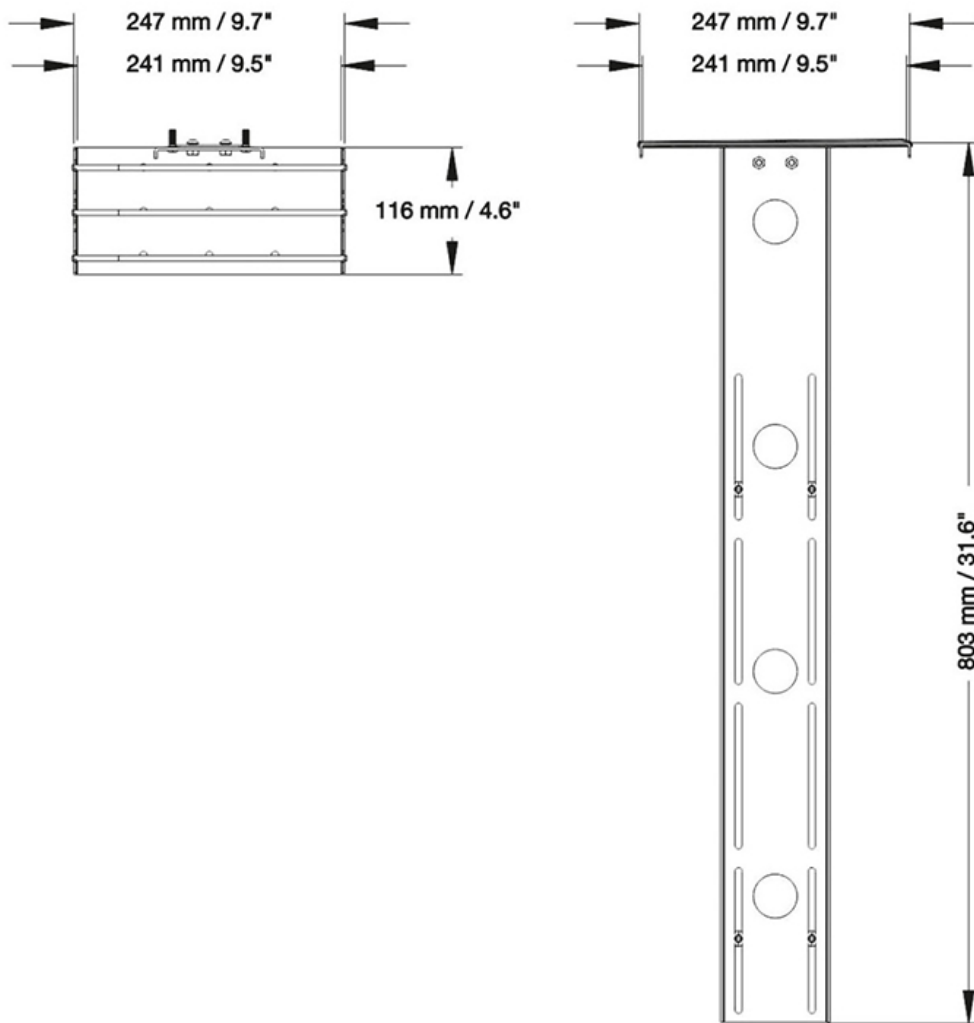

NEOMOUNTS BY NEWSTAR MULTIMEDIA

Neomounts