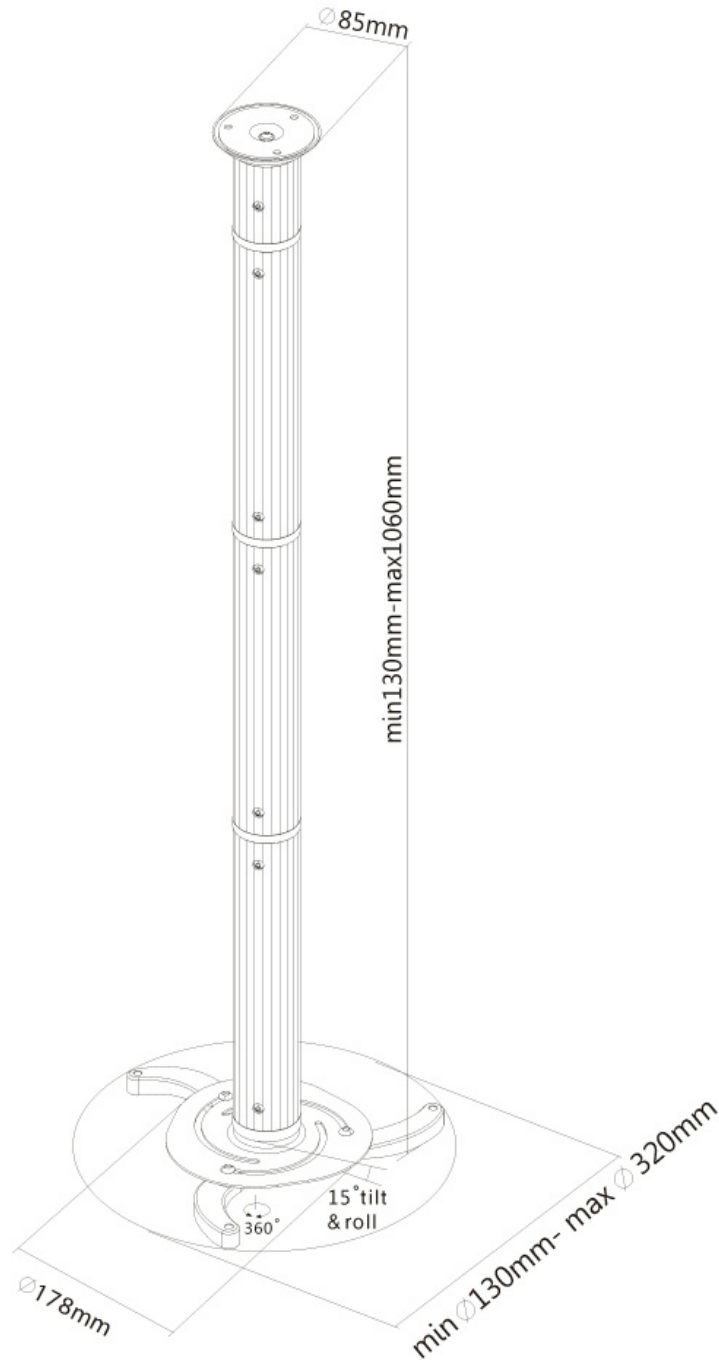

BEAMER-C200

NEOMOUNTS BY NEWSTAR PROJECTOR

Neomounts