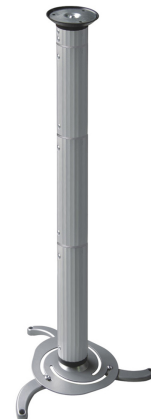

BEAMER-C200

SPECIFICATIONS

GENERAL

Min. weight	0 kg (per screen)
Max. weight	15 kg (per screen)

FUNCTIONALITY

Type	Full motion Tilt Swivel
Height adjustment	13-106 cm
Tilt (degrees)	+15°, -15°
Swivel (degrees)	360°
Adjustment type	Manual

NEOMOUNTS BY NEWSTAR PROJECTOR

Neomounts by Newstar Universal Projector Ceiling Mount, Height Adjustable (13-106cm) - Silver

The Neomounts by Newstar projector ceiling mount, model BEAMER-C200 is a universal tilt-, swivel and/or rotatable ceiling mount for projectors up to 15 kilograms. This mount is a great choice for an optimal viewing experience. This versatile, ready to install mount, offers the convenience of installation to the ceiling without the need of additional accessories.

Neomounts by Newstar's versatile tilt (15°), rotate and/or swivel (360°) technology allows the mount to change to any viewing angle to fully benefit from the capabilities of the projector. The mount is height adjustable from 13 to 106 centimetres. An innovative management conceals and routes cables from ceiling to projector. Hide your cables to keep the installation nice and tidy.

Neomounts by Newstar BEAMER-C200 has two pivot points and is suitable for most projectors. The weight capacity of this product is 15 kilograms. This universal ceiling mount is easy to install and suitable for projectors using the mounting holes on the bottom side of the projector. The legs included with this mount, cover most projector hole patterns. The quick release function of the bracket offers safe storage of expensive projectors which results in decrease of theft.