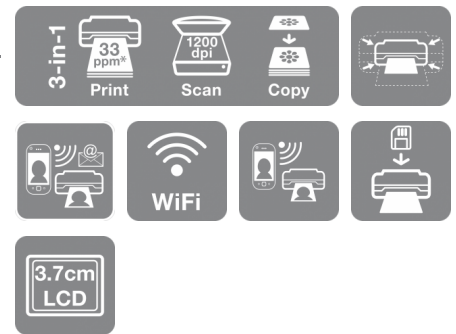

Expression Home XP-342

DATASHEET

Save space, money and time with this Epson small-in-one, featuring individual inks, mobile printing and colour LCD screen.

Printing can be both cost-effective and high-quality; our XP-342 is the proof. It uses individual inks so only the colour used needs to be replaced, offering great savings. As part of the small-in-one range, it compactly packs in lots of features and it's stylish too.

PC-free printing

Simply slot in a memory card and use the 3.7cm colour LCD screen and helpful menu prompts to print your photos without a PC.

Space saving

Stylish and compact - the XP-342's small and lightweight design means it doesn't take up much valuable desk space.