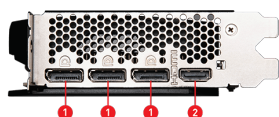

Reinforcing Backplate

The reinforcing backplate features a flow-through design that provides additional ventilation.

MSI Center

The exclusive MSI Center software lets you monitor, tweak and optimize MSI products in real-time.

CONNECTIONS

1. DisplayPort
2. HDMI™