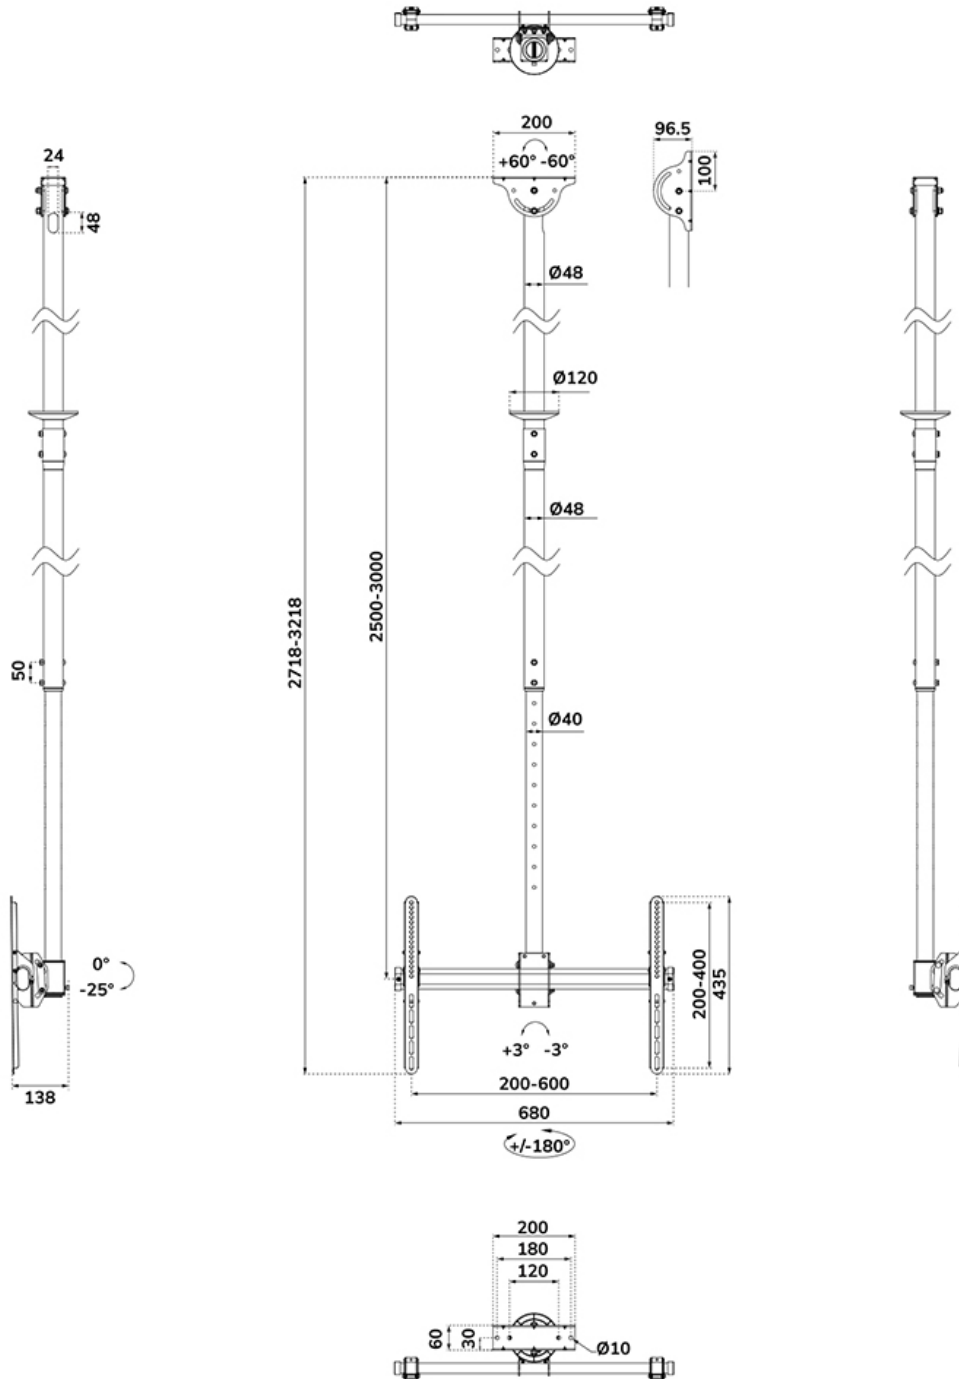

FUNCTIONALITY

Type	Full motion
Height adjustment	250-300 cm
Lockable	Not lockable
Tilt (degrees)	+0°. -25°
Swivel (degrees)	+180°. -180°
Rotate (degrees)	+3°. -3°
Height	322 cm
Width	68 cm
Depth	13.8 cm
Adjustment type	Manual

INFORMATION

Color	Black
Main material	Steel
Warranty	5 year
EAN code	8717371448509

*Please note: The inch sizes stated are just an indication, combined with the weight and VESA sizes. The maximum weight and VESA size are absolute restrictions for the products and should not be exceeded.

The ceiling mount has an extra-long pole, that can be easily adjusted in height from 250 to 300 cm* and has a weight capacity of 50 kg. The CL35-440BL16XL is suitable for screens that meet VESA hole pattern 150x200 to 600x400 mm. A practical cable management system conceals and routes cables from ceiling to screen. The mount features an adjustable mounting angle for sloped ceilings and comes with an additional cover for installation on suspended ceilings.

NEOMOUNTS TV CEILING MOUNT

Neomounts

Measuring unit: mm