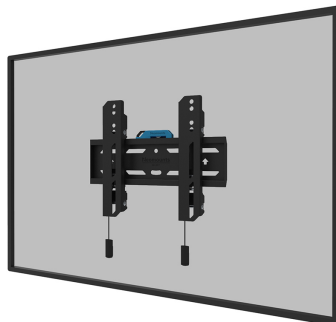

## NEOMOUNTS BY NEWSTAR SELECT TV WALL

Neomounts by Newstar Select  
WL30S-850BL12 fixed wall mount for  
24-55" screens - Black

Neomounts

Neomounts

The Neomounts Select WL30S-850BL12 is a fixed wall mount for flat screens up to 55" with a maximum weight capacity of 50 kg. Height and level adjustment is available for the perfect installation.

The WL30S-850BL12 has a depth of 3,3 cm and is suitable for screens that meet VESA hole pattern 50x50 to 200x200mm. It is possible to lock the wall mount using the included anti-theft screw or a padlock (not included).

The mount features a nifty magnetic pull & release system, that allows you to attach the TV in a wink of an eye and secure the TV in safe and solid manner. Afterwards, the pull & release straps can be easily hidden behind the screen by clicking the magnet to the mount. A separate spirit level tool is included with the wall mount, as well as a fixing template, to ensure easy installation of the mount.

#### FUNCTIONALITY

Height	22,5 cm
Lockable	Lockable - Lock included
Type	Fixed