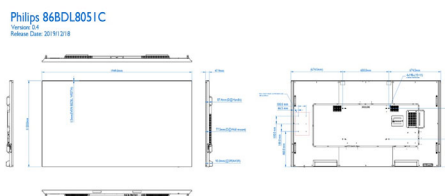

Operating conditions

- Temperature range (operation): 0 ~ 40 °C
- Temperature range (storage): -20 ~ 60 °C
- Relative humidity: 20 ~ 80 %
- Altitude: 0 ~ 3000 m
- MTBF: 50,000 hour(s)

Sound

- Built-in speakers: 2 x 20W RMS

Accessories

- Included accessories: Quick start guide, AC Power Cord, IR sensor cable (1.8M), Remote Control & AAA Batteries
- Included Accessories: M2 screw x 3, M3 screw x 1, Philips logo, RS232 Daisy chain cable (1.8m, SD card cover x 1, Wifi dipole antenna x2, Passive stylus X2, Wireless casting dongle X2
- Optional accessories: Logitech Meetup Bundle

Multimedia Applications

- USB Playback Audio: AAC, M4A, MP3, WMA
- USB Playback Picture: BMP, JPEG, JPG, PDF
- USB Playback Video: ASF, AVI, FLV, MKV, MP4, MPEG, MPG, TS, VOB, WEBM, WMV

Miscellaneous

- On-Screen Display Languages: English, French, German, Spanish, Polish, Turkish, Russian, Italian, Simplified Chinese, Traditional Chinese, Arabic, Japanese, Danish, Dutch, Finnish, Norwegian, Portuguese, Swedish
- Regulatory approvals: EnergyStar 7.0, CE, FCC, Class B, UL/cUL, CCC, C-Tick, RoHS, GOST, BSMI, CB, J-Moss, PSE, VCCI
- Warranty: 3 year warranty

Internal Player

- CPU: i7
- Memory: 8GB
- Storage: 265GB SSD
- Micro SD Card: TBCGB(max.)
- Wifi: Dual band B,G,N,AC

Multi-touch Interactivity

- Touch points: 10 simultaneous touch points

Issue date 2020-06-03

Version: 0.0.0

12 NC: 8670 001 67654
EAN: 87 12581 76745 7

Test leaflet, for internal use only!
© 2020 Koninklijke Philips N.V.
All Rights reserved.

Specifications are subject to change without notice.
Trademarks are the property of Koninklijke Philips N.V.
or their respective owners.

www.philips.com