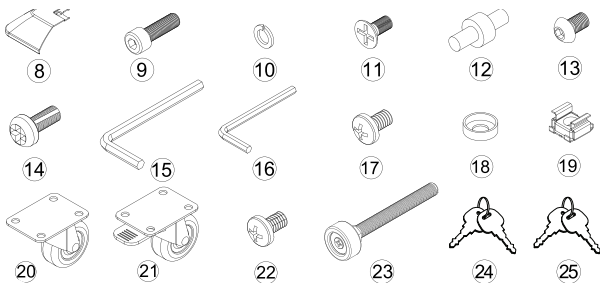

12U 36in Depth Enclosed Server Cabinet with Casters

RK1236BKF

*actual product may vary from photos

DE: Bedienungsanleitung - de.startech.com

FR: Guide de l'utilisateur - fr.startech.com

ES: Guía del usuario - es.startech.com

| ID | Name | Qty | | | |
|------------------------------------|-----------------------------|-----|-----------------------------|-----------------------------|----|
| Rack Components | | | Casters and Hardware | | |
| 1 | Side Panel and Frame | 2 | 20 | Casters | 2 |
| 2 | Upper and Lower Beams | 4 | 21 | Brake Casters | 2 |
| 3 | Top Panel | 1 | 22 | M6-10mm Self Tapping Screws | 16 |
| 4 | Bottom Panel with Grommet | 2 | 23 | Leveling Feet | 4 |
| 5 | Solid Bottom Panel | 1 | 24 | Front / Back Door Keys | 2 |
| 6 | Front Door Assembly | 1 | 25 | Side Panel Keys | 2 |
| 7 | Rear Door Assembly | 1 | | | |
| 8 | Plastic Corner Caps | 8 | | | |
| Rack Assembly Hardware | | | | | |
| 9 | M8-25mm Hex Screws | 8 | | | |
| 10 | M8 Lock Washers | 8 | | | |
| 11 | M4-10mm Phillips Screws | 8 | | | |
| 12 | Door Hinge Pins | 2 | | | |
| 13 | M6-12mm Hex Screws | 4 | | | |
| 14 | M5-10mm Self-Tapping Screws | 6 | | | |
| Frame Assembly Tools | | | | | |
| 15 | M8 (13 mm) Allen Key | 1 | | | |
| 16 | M6 (10 mm) Allen Key | 1 | | | |
| Equipment Mounting Hardware | | | | | |
| 17 | M6 Rack Screws | 20 | | | |
| 18 | PVC Cup Washers | 20 | | | |
| 19 | M6 Cage Nuts | 20 | | | |