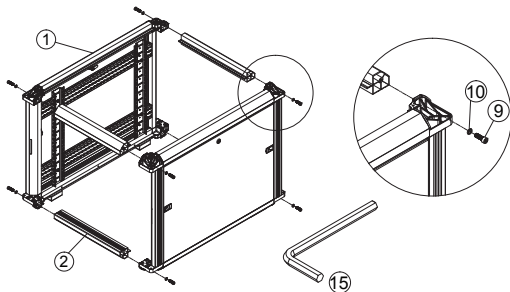

| ID | Name | Qty | | | |
|------------------------------------|-----------------------------|-----|-----------------------------|-----------------------------|----|
| Rack Components | | | Casters and Hardware | | |
| 1 | Side Panel and Frame | 2 | 20 | Casters | 2 |
| 2 | Upper and Lower Beams | 4 | 21 | Brake Casters | 2 |
| 3 | Top Panel | 1 | 22 | M6-10mm Self Tapping Screws | 16 |
| 4 | Bottom Panel with Grommet | 2 | 23 | Leveling Feet | 4 |
| 5 | Solid Bottom Panel | 1 | 24 | Front / Back Door Keys | 2 |
| 6 | Front Door Assembly | 1 | 25 | Side Panel Keys | 2 |
| 7 | Rear Door Assembly | 1 | | | |
| 8 | Plastic Corner Caps | 8 | | | |
| Rack Assembly Hardware | | | | | |
| 9 | M8-25mm Hex Screws | 8 | | | |
| 10 | M8 Lock Washers | 8 | | | |
| 11 | M4-10mm Phillips Screws | 8 | | | |
| 12 | Door Hinge Pins | 2 | | | |
| 13 | M6-12mm Hex Screws | 4 | | | |
| 14 | M5-10mm Self-Tapping Screws | 6 | | | |
| Frame Assembly Tools | | | | | |
| 15 | M8 (13 mm) Allen Key | 1 | | | |
| 16 | M6 (10 mm) Allen Key | 1 | | | |
| Equipment Mounting Hardware | | | | | |
| 17 | M6 Rack Screws | 20 | | | |
| 18 | PVC Cup Washers | 20 | | | |
| 19 | M6 Cage Nuts | 20 | | | |

Installation

1. Attach the Side Panel and Frame (1) assemblies to the Upper and Lower Beams (2) using the M8-25mm Hex Screws (9), M8 Lock Washers (10) and the M8 (13 mm) Allen Key (15).

2. Install the Plastic Corner Caps (8) using the M4-10mm Phillips Screws (11).