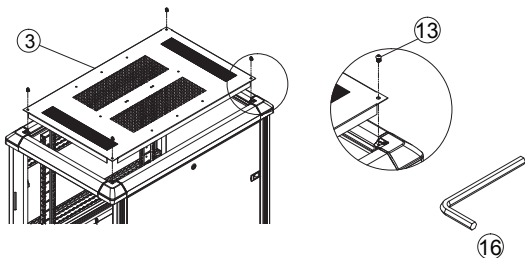

Installation

1. Attach the Side Panel and Frame (1) assemblies to the Upper and Lower Beams (2) using the M8-25mm Hex Screws (9), M8 Lock Washers (10) and the M8 (13 mm) Allen Key (15).

2. Install the Plastic Corner Caps (8) using the M4-10mm Phillips Screws (11).

3. (Optional) Install the Casters (20) / Brake Casters (21) on the bottom of the rack using the M6-10mm Tapping Screws (22). Then thread the Leveling Feet (23) into the pre-threaded holes.

4. Turn the rack right-side up and install the Bottom Panels with Grommet (4) at the front and back of the rack, and the Solid Bottom Panel (5) in the middle. Secure using the M5-10mm Self-Tapping Screws (14).

5. Install the Top Panel (3) and secure using the M6-12mm Hex Screws (13).

6. Install the Front Door Assembly (6) and Rear Door Assembly (7) using the Door Hinge Pins (12).

Specifications

| | |
|-------------------------------|--|
| U Height | 12U |
| Material | Steel |
| Rack Type | 4-Post |
| Frame Type | Enclosed Cabinet |
| Color | Black |
| Max. Weight Capacity | 1763.7lbs (800kg) |
| Minimum Mounting Depth | 5.9in (150mm) |
| Maximum Mounting Depth | 28.7in (730mm) |
| Dimensions (WxHxD) | 23.62 x 26.1 x 35.43in (600 x 663 x 900mm) |
| Height with Casters | 29.05in (738mm) |
| Weight | 84.9lbs (38.5kg) |