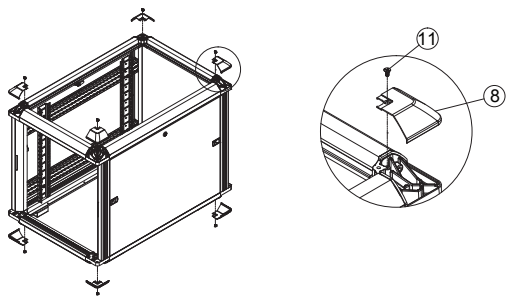

| ID | Name | Qty | | | |
|------------------------------------|-----------------------------|-----|-----------------------------|-----------------------------|----|
| Rack Components | | | Casters and Hardware | | |
| 1 | Side Panel and Frame | 2 | 20 | Casters | 2 |
| 2 | Upper and Lower Beams | 4 | 21 | Brake Casters | 2 |
| 3 | Top Panel | 1 | 22 | M6-10mm Self Tapping Screws | 16 |
| 4 | Bottom Panel with Grommet | 2 | 23 | Leveling Feet | 4 |
| 5 | Solid Bottom Panel | 1 | 24 | Front / Back Door Keys | 2 |
| 6 | Front Door Assembly | 1 | 25 | Side Panel Keys | 2 |
| 7 | Rear Door Assembly | 1 | | | |
| 8 | Plastic Corner Caps | 8 | | | |
| Rack Assembly Hardware | | | | | |
| 9 | M8-25mm Hex Screws | 8 | | | |
| 10 | M8 Lock Washers | 8 | | | |
| 11 | M4-10mm Phillips Screws | 8 | | | |
| 12 | Door Hinge Pins | 2 | | | |
| 13 | M6-12mm Hex Screws | 4 | | | |
| 14 | M5-10mm Self-Tapping Screws | 6 | | | |
| Frame Assembly Tools | | | | | |
| 15 | M8 (13 mm) Allen Key | 1 | | | |
| 16 | M6 (10 mm) Allen Key | 1 | | | |
| Equipment Mounting Hardware | | | | | |
| 17 | M6 Rack Screws | 20 | | | |
| 18 | PVC Cup Washers | 20 | | | |
| 19 | M6 Cage Nuts | 20 | | | |

Installation

1. Attach the Side Panel and Frame (1) assemblies to the Upper and Lower Beams (2) using the M8-25mm Hex Screws (9), M8 Lock Washers (10) and the M8 (13 mm) Allen Key (15).

2. Install the Plastic Corner Caps (8) using the M4-10mm Phillips Screws (11).