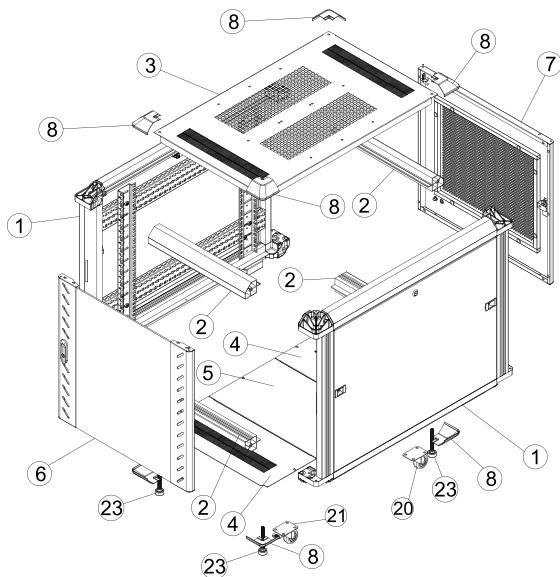

Packaging Contents

ID	Name	Qty			
Rack Components			Casters and Hardware		
1	Side Panel and Frame	2	20	Casters	2
2	Upper and Lower Beams	4	21	Brake Casters	2
3	Top Panel	1	22	M6-10mm Self Tapping Screws	16
4	Bottom Panel with Grommet	2	23	Leveling Feet	4
5	Solid Bottom Panel	1	24	Front / Back Door Keys	2
6	Front Door Assembly	1	25	Side Panel Keys	2
7	Rear Door Assembly	1			
8	Plastic Corner Caps	8			
Rack Assembly Hardware					
9	M8-25mm Hex Screws	8			
10	M8 Lock Washers	8			
11	M4-10mm Phillips Screws	8			
12	Door Hinge Pins	2			
13	M6-12mm Hex Screws	4			
14	M5-10mm Self-Tapping Screws	6			
Frame Assembly Tools					
15	M8 (13 mm) Allen Key	1			
16	M6 (10 mm) Allen Key	1			
Equipment Mounting Hardware					
17	M6 Rack Screws	20			
18	PVC Cup Washers	20			
19	M6 Cage Nuts	20