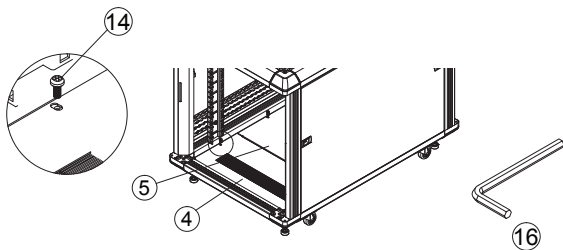

| ID | Name | Qty | | | |
|------------------------------------|-----------------------------|-----|-----------------------------|-----------------------------|----|
| Rack Components | | | Casters and Hardware | | |
| 1 | Side Panel and Frame | 2 | 20 | Casters | 2 |
| 2 | Upper and Lower Beams | 4 | 21 | Brake Casters | 2 |
| 3 | Top Panel | 1 | 22 | M6-10mm Self Tapping Screws | 16 |
| 4 | Bottom Panel with Grommet | 2 | 23 | Leveling Feet | 4 |
| 5 | Solid Bottom Panel | 1 | 24 | Front / Back Door Keys | 2 |
| 6 | Front Door Assembly | 1 | 25 | Side Panel Keys | 2 |
| 7 | Rear Door Assembly | 1 | | | |
| 8 | Plastic Corner Caps | 8 | | | |
| Rack Assembly Hardware | | | | | |
| 9 | M8-25mm Hex Screws | 8 | | | |
| 10 | M8 Lock Washers | 8 | | | |
| 11 | M4-10mm Phillips Screws | 8 | | | |
| 12 | Door Hinge Pins | 2 | | | |
| 13 | M6-12mm Hex Screws | 4 | | | |
| 14 | M5-10mm Self-Tapping Screws | 6 | | | |
| Frame Assembly Tools | | | | | |
| 15 | M8 (13 mm) Allen Key | 1 | | | |
| 16 | M6 (10 mm) Allen Key | 1 | | | |
| Equipment Mounting Hardware | | | | | |
| 17 | M6 Rack Screws | 20 | | | |
| 18 | PVC Cup Washers | 20 | | | |
| 19 | M6 Cage Nuts | 20 | | | |

Installation

1. Attach the Side Panel and Frame (1) assemblies to the Upper and Lower Beams (2) using the M8-25mm Hex Screws (9), M8 Lock Washers (10) and the M8 (13 mm) Allen Key (15).

2. Install the Plastic Corner Caps (8) using the M4-10mm Phillips Screws (11).

3. (Optional) Install the Casters (20) / Brake Casters (21) on the bottom of the rack using the M6-10mm Tapping Screws (22). Then thread the Leveling Feet (23) into the pre-threaded holes.

4. Turn the rack right-side up and install the Bottom Panels with Grommet (4) at the front and back of the rack, and the Solid Bottom Panel (5) in the middle. Secure using the M5-10mm Self-Tapping Screws (14).