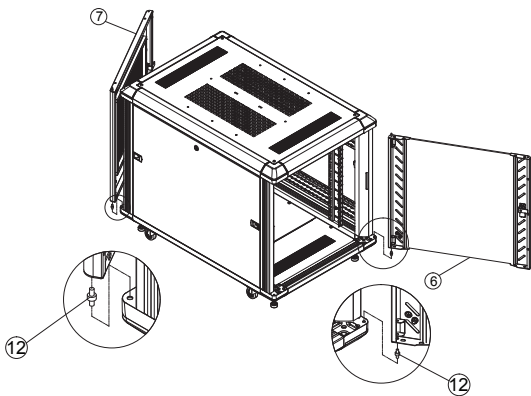

Installation

1. Attach the Side Panel and Frame (1) assemblies to the Upper and Lower Beams (2) using the M8-25mm Hex Screws (9), M8 Lock Washers (10) and the M8 (13 mm) Allen Key (15).

2. Install the Plastic Corner Caps (8) using the M4-10mm Phillips Screws (11).

3. (Optional) Install the Casters (20) / Brake Casters (21) on the bottom of the rack using the M6-10mm Tapping Screws (22). Then thread the Leveling Feet (23) into the pre-threaded holes.

4. Turn the rack right-side up and install the Bottom Panels with Grommet (4) at the front and back of the rack, and the Solid Bottom Panel (5) in the middle. Secure using the M5-10mm Self-Tapping Screws (14).

5. Install the Top Panel (3) and secure using the M6-12mm Hex Screws (13).

6. Install the Front Door Assembly (6) and Rear Door Assembly (7) using the Door Hinge Pins (12).

Specifications

| | |
|-------------------------------|--|
| U Height | 12U |
| Material | Steel |
| Rack Type | 4-Post |
| Frame Type | Enclosed Cabinet |
| Color | Black |
| Max. Weight Capacity | 1763.7lbs (800kg) |
| Minimum Mounting Depth | 5.9in (150mm) |
| Maximum Mounting Depth | 28.7in (730mm) |
| Dimensions (WxHxD) | 23.62 x 26.1 x 35.43in (600 x 663 x 900mm) |
| Height with Casters | 29.05in (738mm) |
| Weight | 84.9lbs (38.5kg) |