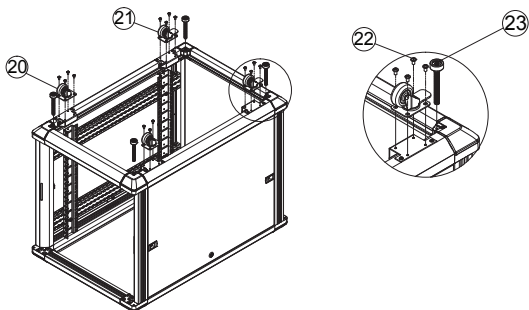

Installation

1. Attach the Side Panel and Frame (1) assemblies to the Upper and Lower Beams (2) using the M8-25mm Hex Screws (9), M8 Lock Washers (10) and the M8 (13 mm) Allen Key (15).

2. Install the Plastic Corner Caps (8) using the M4-10mm Phillips Screws (11).

3. (Optional) Install the Casters (20) / Brake Casters (21) on the bottom of the rack using the M6-10mm Tapping Screws (22). Then thread the Leveling Feet (23) into the pre-threaded holes.

4. Turn the rack right-side up and install the Bottom Panels with Grommet (4) at the front and back of the rack, and the Solid Bottom Panel (5) in the middle. Secure using the M5-10mm Self-Tapping Screws (14).

5. Install the Top Panel (3) and secure using the M6-12mm Hex Screws (13).

6. Install the Front Door Assembly (6) and Rear Door Assembly (7) using the Door Hinge Pins (12).

Specifications

| | |
|-------------------------------|--|
| U Height | 12U |
| Material | Steel |
| Rack Type | 4-Post |
| Frame Type | Enclosed Cabinet |
| Color | Black |
| Max. Weight Capacity | 1763.7lbs (800kg) |
| Minimum Mounting Depth | 5.9in (150mm) |
| Maximum Mounting Depth | 28.7in (730mm) |
| Dimensions (WxHxD) | 23.62 x 26.1 x 35.43in (600 x 663 x 900mm) |
| Height with Casters | 29.05in (738mm) |
| Weight | 84.9lbs (38.5kg) |