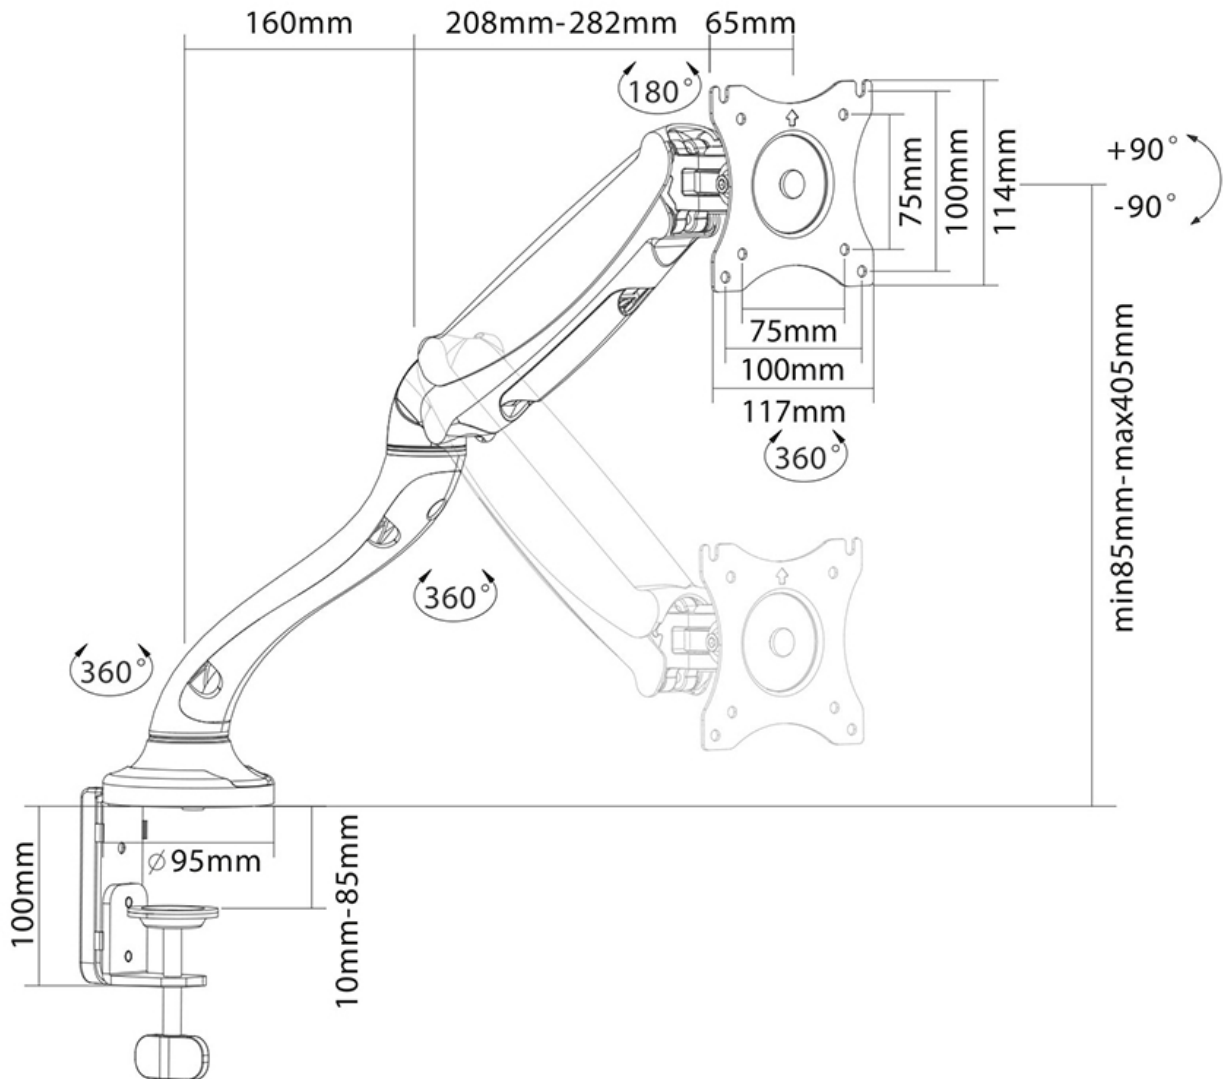

NM-D500BLACK

NEOMOUNTS SELECT MONITOR DESK MOUNT

Neomounts