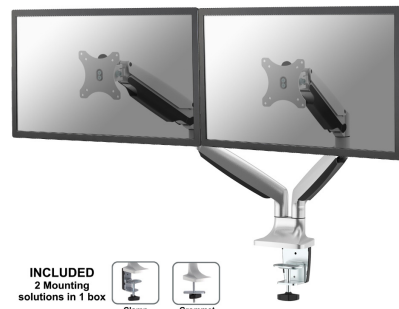

FUNCTIONALITY

Type	Full motion Tilt Rotate Swivel
Height adjustment	17-50,5 cm
Depth adjustment	0-61,5 cm
Tilt (degrees)	180°
Swivel (degrees)	180°
Rotate (degrees)	180°
Adjustment type	Gas spring

INFORMATION

Neomounts Select Full Motion Dual Desk Mount (clamp & grommet) for two 10-32" Monitor Screens, Height Adjustable (gas spring) - Silver

The Neomounts Select desk mount, model NM-D750DSILVER is a tilt-, swivel and rotatable desk mount for 2 flat screens up to 32". This mount is a great choice for space saving placement on desks using a desk clamp or grommet mount.

Neomounts Selects' unique tilt (180°), rotate (180°) and swivel (180°) technology allows the mount to change to any viewing angle to fully benefit from the capabilities of the flat screen. The mount is easily individually height adjustable from 17 to 51 centimetres using a gas spring. Depth adjustable from 0 to 61 centimetres. A unique cable management conceals and routes cables from mount to flat screen. Hide your cables to keep the workplace nice and tidy.

Neomounts Select NM-D750DSILVER has three pivot points and is suitable for screens up to 32" (82 cm). The weight capacity of this product is 9 kg each screen. The desk mount is suitable for screens that meet VESA hole pattern 75x75 or 100x100mm. Different hole patterns can be covered using Neomounts Select VESA adapter plates.