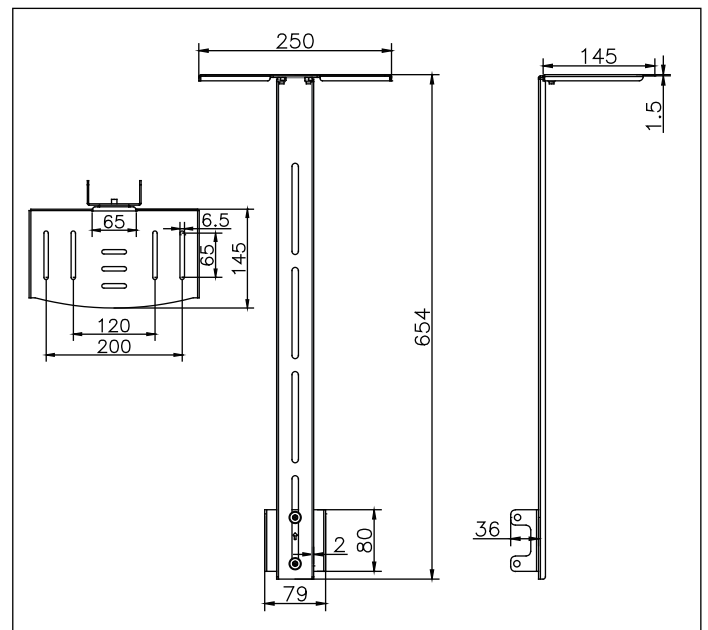

NEOMOUNTS PRO
BY NEWSTAR

NMPRO-CAMSHELF

Parts list

Item	Name	QTY
A	Shelf	1
B	Extend Bar	1
C	Fixed part	1
D	M6	2
E	5mm Allen Key	1
F	M8 Sliding Nut	4
G	Ø16xØ8.2x1.5	6
H	M8x12	6

Installation

1. Install to AL rail