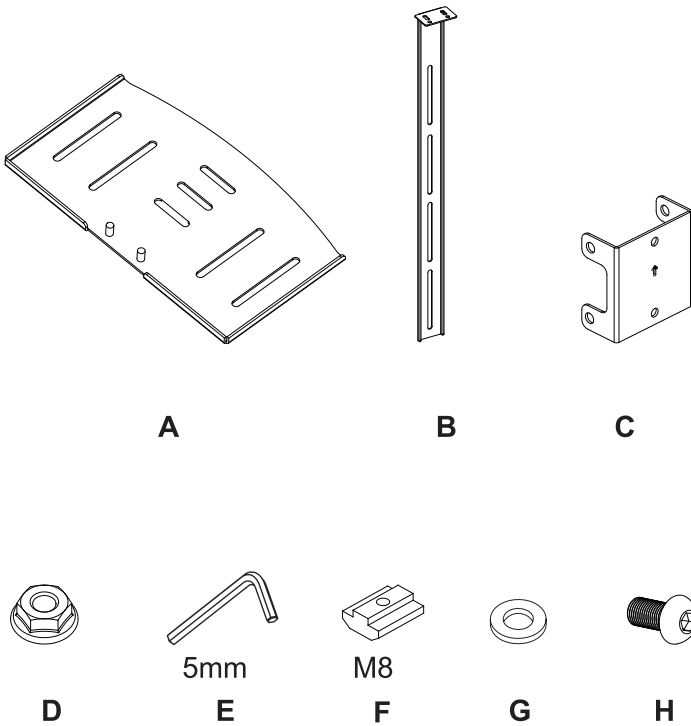

NEOMOUNTS PRO
BY NEWSTAR

NMPRO-CAMSHELF

Parts list

Item	Name	QTY
A	Shelf	1
B	Extend Bar	1
C	Fixed part	1
D	M6	2
E	5mm Allen Key	1
F	M8 Sliding Nut	4
G	Ø16xØ8.2x1.5	6
H	M8x12	6

Installation

1. Install to AL rail