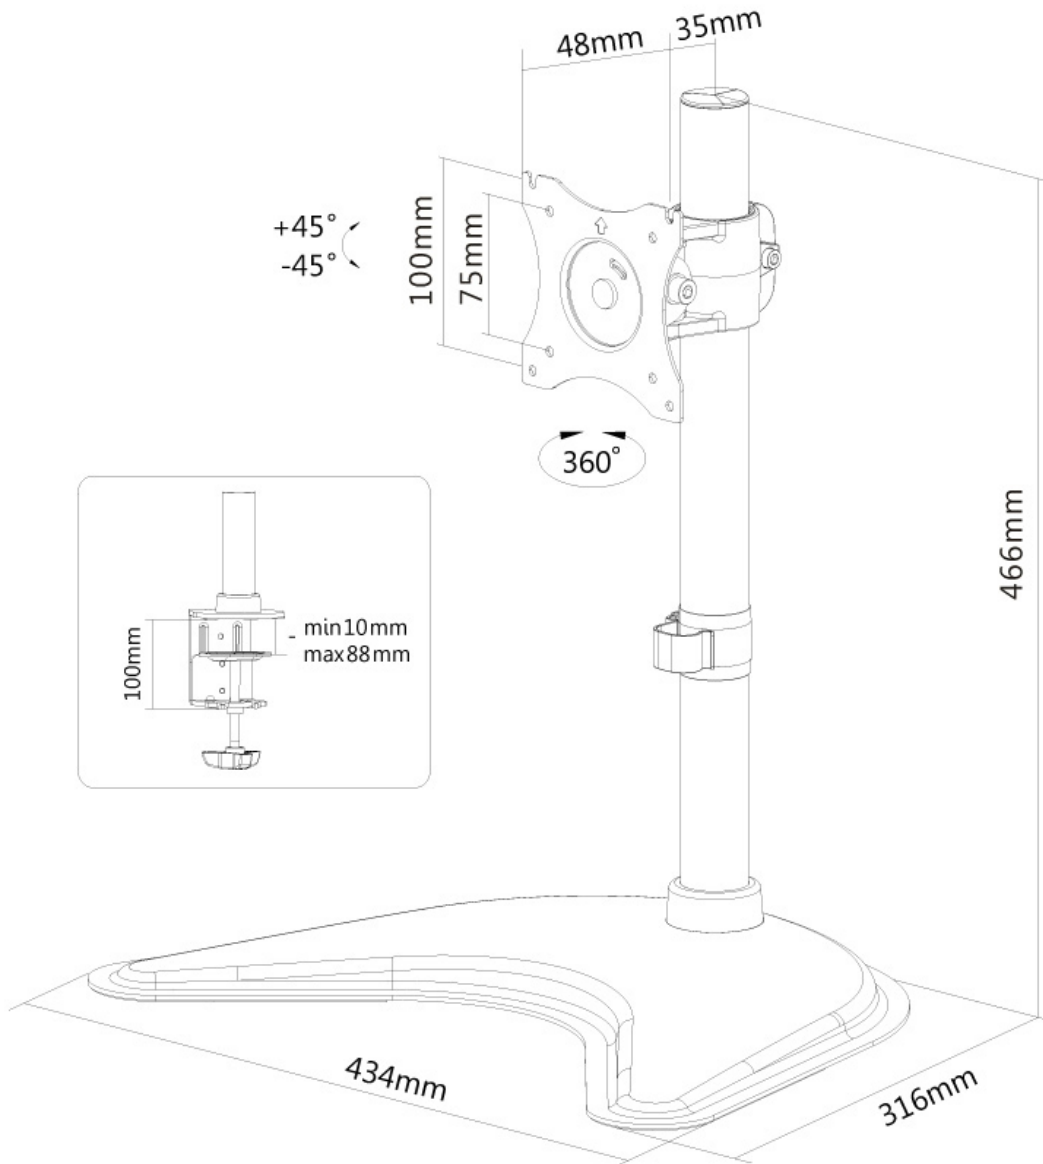

NM-D335BLACK

NEOMOUNTS SELECT MONITOR DESK MOUNT

Neomounts