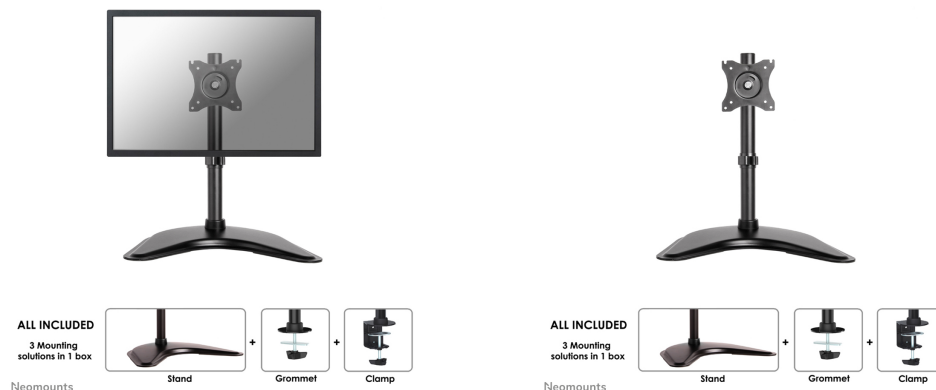

FUNCTIONALITY

Type	Full motion Tilt Rotate Swivel
Height adjustment	0-46 cm
Depth adjustment	8 cm
Tilt (degrees)	90°
Swivel (degrees)	90°
Rotate (degrees)	360°
Adjustment type	Manual

INFORMATION

Color	Black
Main material	Steel
Warranty	5 year
EAN code	8717371445379

NEOMOUNTS SELECT MONITOR DESK MOUNT

Neomounts Select Tilt/Turn/Rotate Desk Mount (stand, clamp & grommet) for 10-30" Monitor Screen, Height Adjustable - Black

The Neomounts Select desk mount, model NM-D335BLACK is a tilt-, swivel and rotatable desk mount for flat screens up to 30". This mount is a great choice for space saving placement on desks using a desk clamp, desk stand or desk grommet.

Neomounts Select's versatile tilt (90°), rotate (360°) and swivel (180°) technology allows the mount to change to any viewing angle to fully benefit from the capabilities of the flat screen. The mount is manually height adjustable from 0 to 46 centimetres. Depth adjustable to 8 centimetres. An innovative cable management conceals and routes cables from mount to flat screen. Hide your cables to keep the workplace nice and tidy.

Neomounts Select NM-D335BLACK has one pivot point and is suitable for screens up to 30" (76 cm). The weight capacity of this product is 10 kg each screen. The desk mount is suitable for screens that meet VESA hole pattern 75x75 or 100x100mm. Different hole patterns can be covered using Neomounts Select VESA adapter plates.