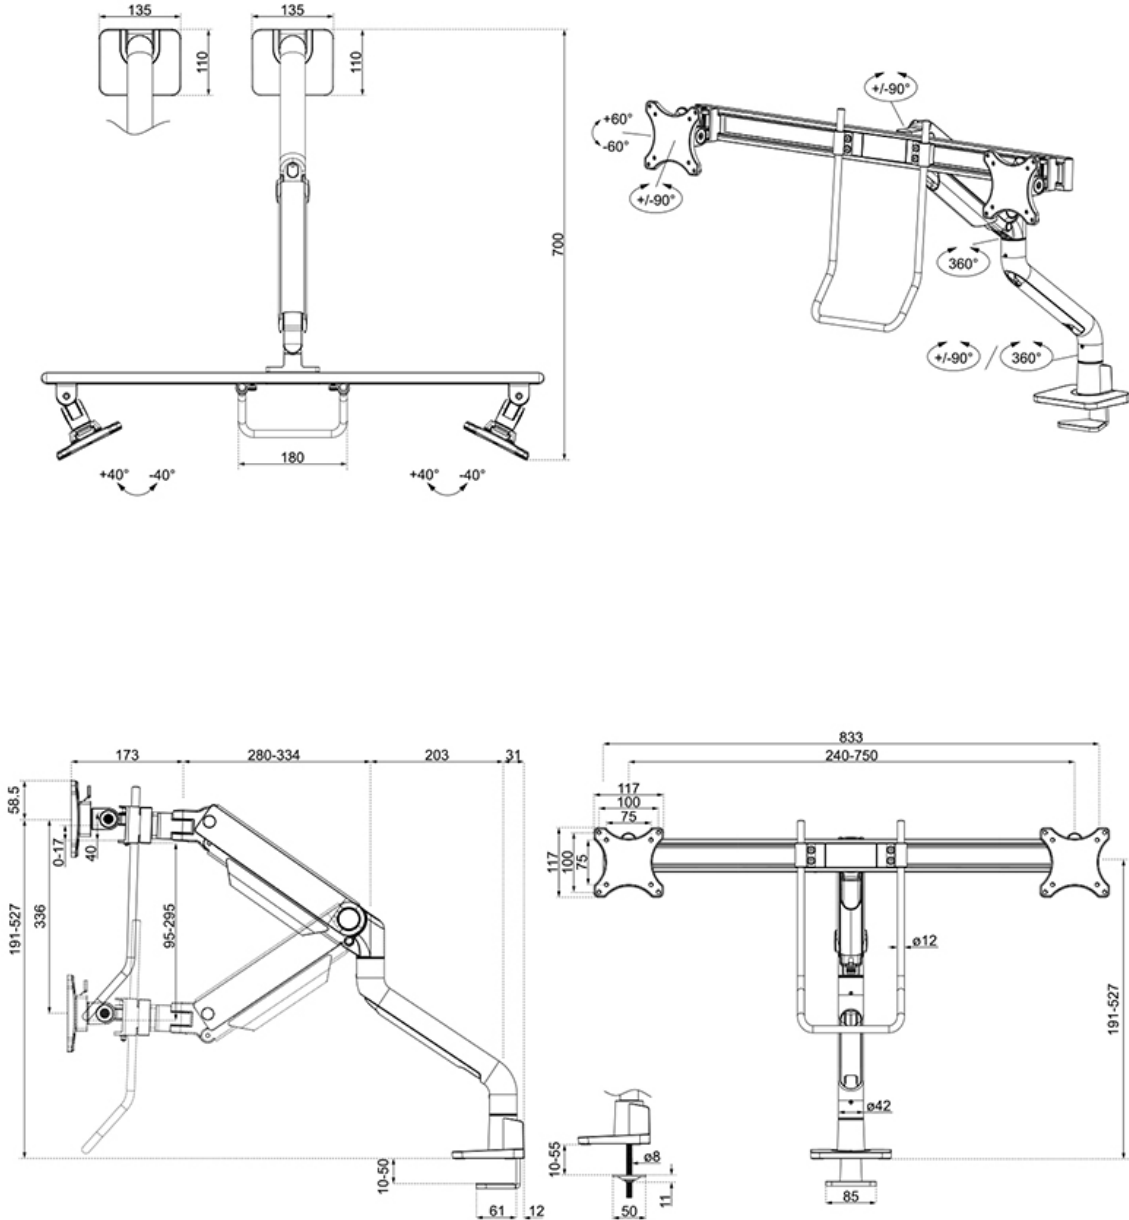

DS75S-950BL2

NEOMOUNTS SELECT MONITOR ARM DESK

Neomounts