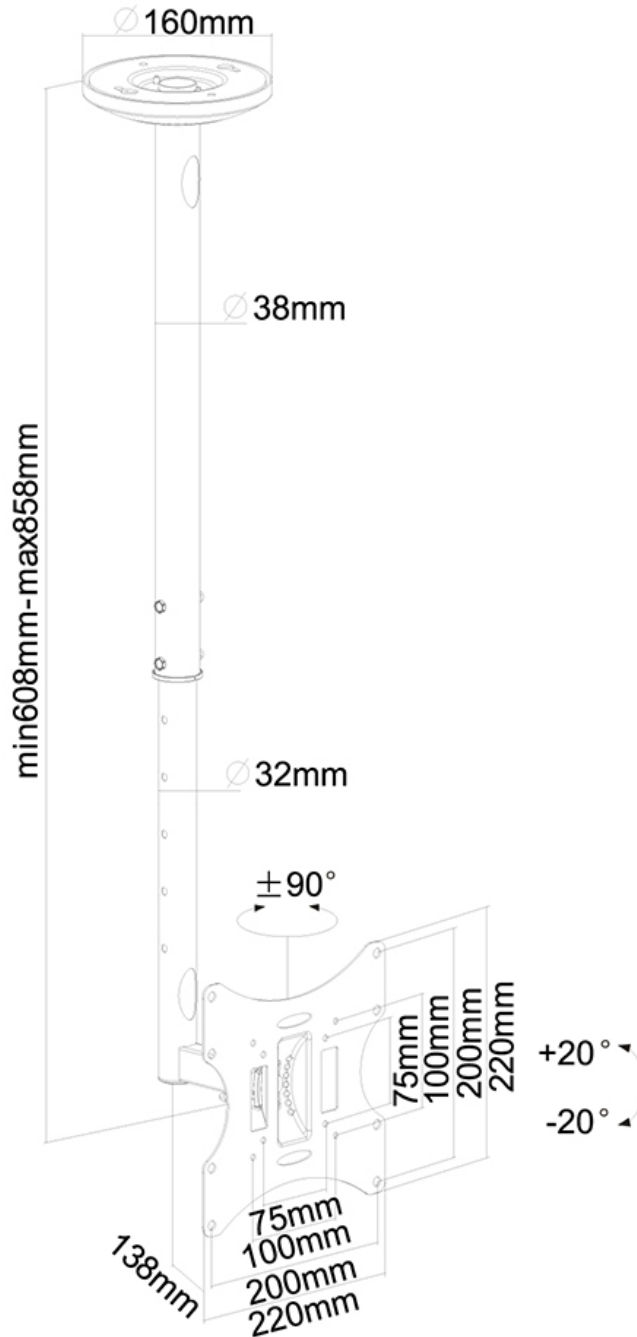

FPMA-C060BLACK

NEOMOUNTS BY NEWSTAR MONITOR CEILING

Neomounts