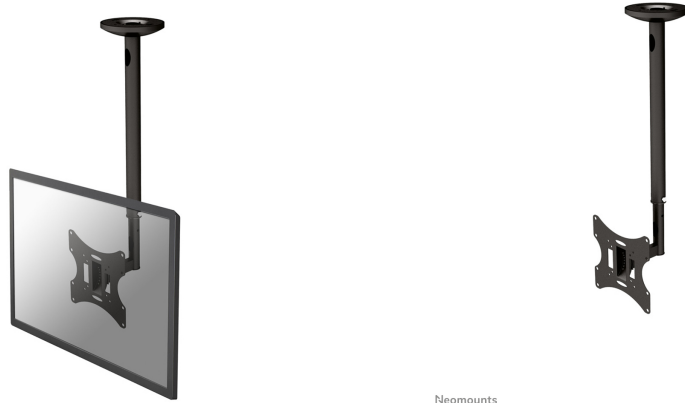

#### FUNCTIONALITY

Type	Full motion Tilt Swivel
Height adjustment	60-85 cm
Depth adjustment	13 cm
Tilt (degrees)	40°
Swivel (degrees)	180°
Adjustment type	Manual

### Neomounts by Newstar TV/Monitor Ceiling Mount for 10"-40" Screen, Height Adjustable - Black

The Neomounts by Newstar ceiling mount, model FPMA-C060BLACK is a tilt- and swivel ceiling mount for flat screens up to 40". This mount is a great choice for space saving placement or when wall mounting and floor placement is not an option.

Neomounts by Newstar's versatile tilt (40°) and swivel (180°) technology allows the mount to change to any viewing angle to fully benefit from the capabilities of the flat screen. The support is easily height adjustable from 60 to 85 centimetres. An innovative cable management conceals and routes cables from ceiling to TV. Hide your cables in the column to keep it nice and tidy.

Neomounts by Newstar FPMA-C060BLACK has two pivot points and is suitable for screens up to 40" (102 cm). The weight capacity of this product is 30 kg. The ceiling mount is suitable for screens that meet VESA hole pattern 75x75 or 200x200mm. Different hole patterns can be covered using Neomounts by Newstar VESA adapter plates.