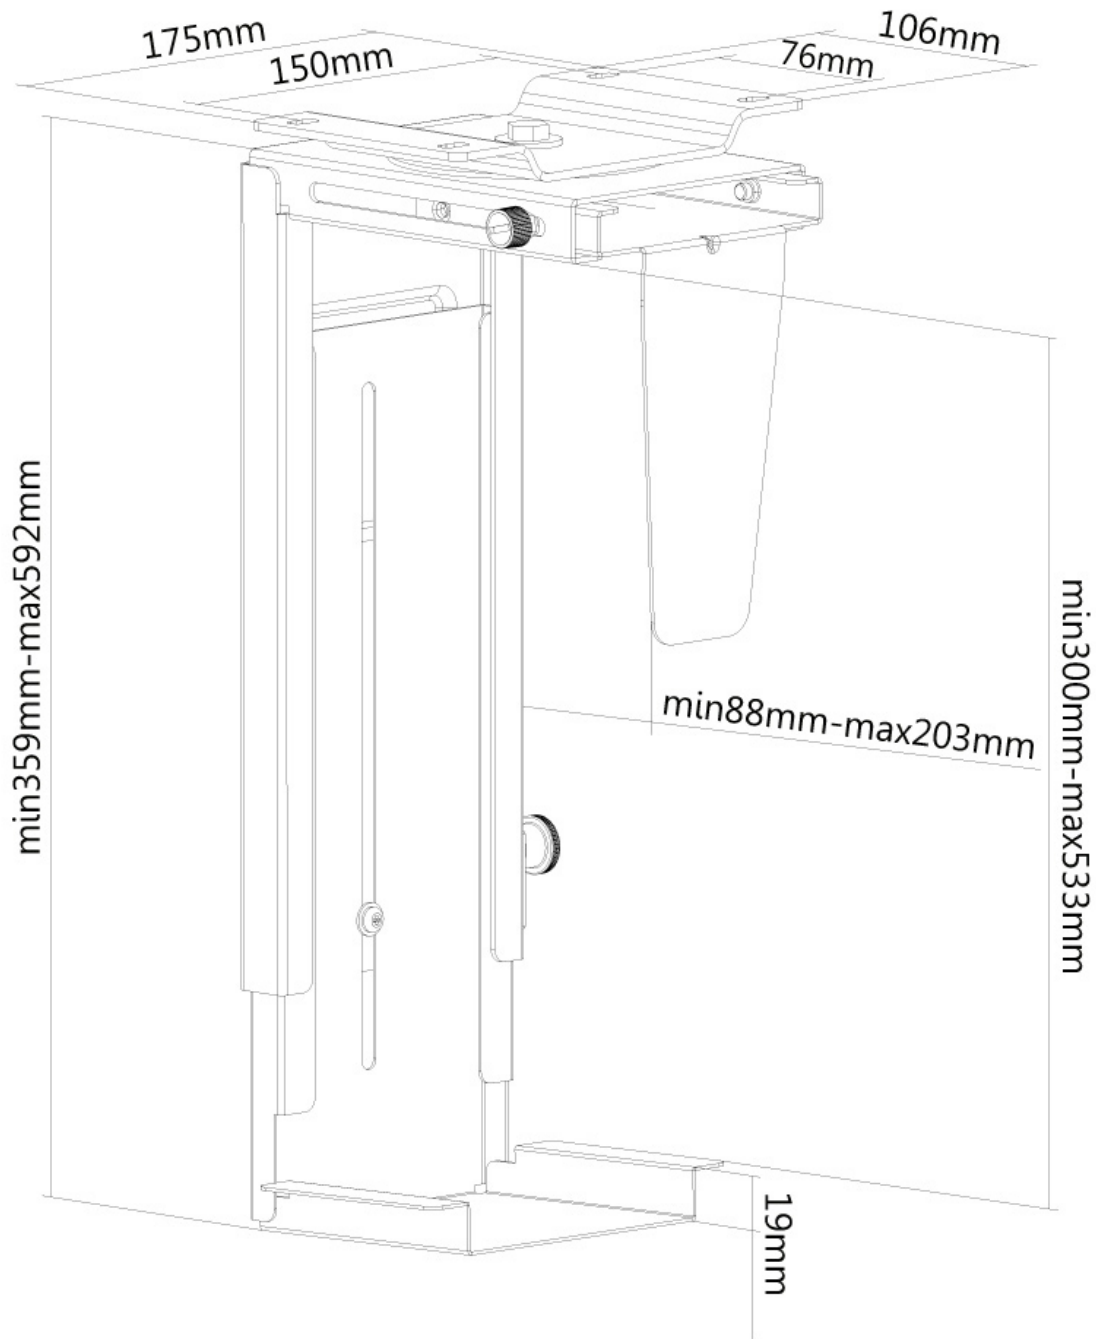

NM-CPU100BLACK

NEOMOUNTS SELECT CPU HOLDER

Neomounts