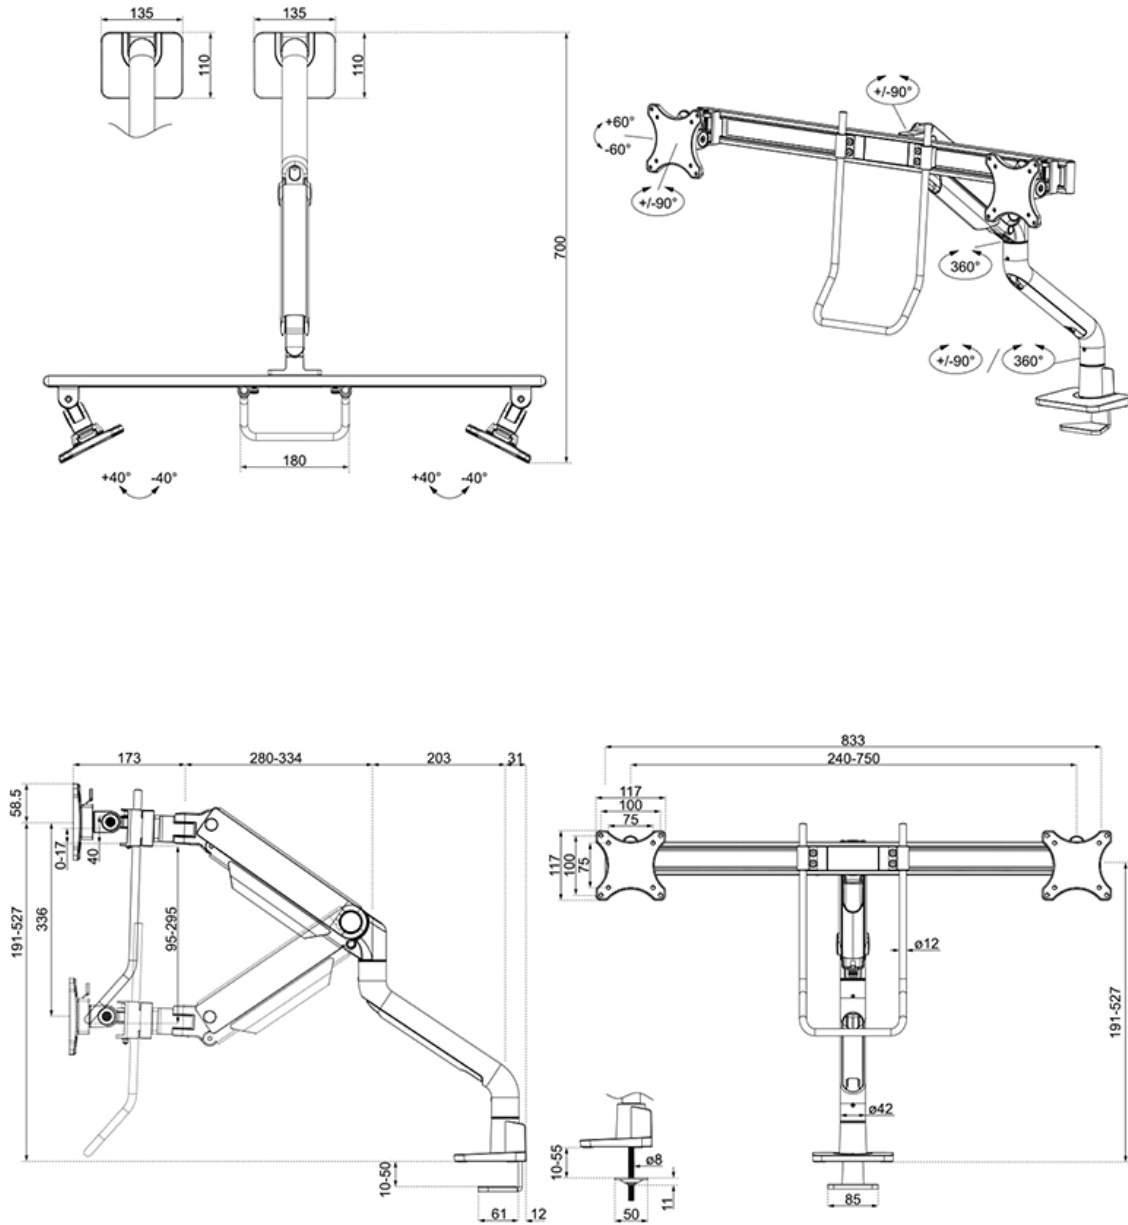

DS75S-950WH2

NEOMOUNTS SELECT MONITOR ARM DESK

Neomounts