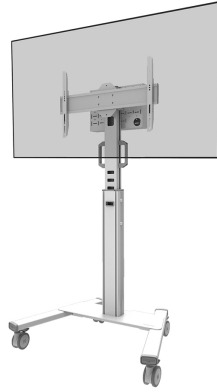

FL50S-825WH1

NEOMOUNTS SELECT FLOOR STAND

SPECIFICATIONS

GENERAL

Min. screen size*	37 inch
Max. screen size*	75 inch
Min. weight	0 kg (per screen)
Max. weight	70 kg (per screen)
Screens	1
VESA minimum	100x100 mm
VESA maximum	600x400 mm

FUNCTIONALITY

Type	Fixed
Height adjustment	114,5-153,5 cm
Tilt (degrees)	+0°, -5°
Height	175 cm
Width	90,3 cm
Depth	70,2 cm
Adjustment type	Manual

INFORMATION

Color	White
Main material	Steel
Warranty	5 year
EAN code	8717371449667

Neomounts Select FL50S-825WH1 mobile floor stand for 37-75" screens - White

The Neomounts Select FL50S-825WH1 is a mobile floor stand for flat screens up to 75" with a maximum weight capacity of 70 kg. The floor stand is manually adjustable in height (114,5-153,5 cm), as well as the bracket head. A lockable, ventilated hardware compartment with cable opening is included and optional for installation (both portrait and landscape).

The trolley features practical handles and four solid 10 cm double locking caster wheels that allow you to move and use the floor stand wherever you like. Due to the large caster wheels, thresholds or carpets are no challenge to the FL50S-825WH1. The clever internal cable management system has various in and out outlets for flexible use (above, in the middle where the media player is placed and at the bottom of the trolley) and conceals and routes cables from floor stand to screen. The floor stand has a practical cable management bracket at the back, for easy and safe relocation. Additionally, at the bottom of the trolley a space with tie wrap holes is available to install a power strip. The FL50S-825WH1 is compactly packed for optimized transportation and storage.