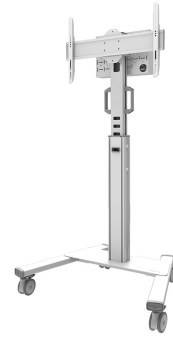

FL50S-825WH1

NEOMOUNTS SELECT FLOOR STAND

SPECIFICATIONS

GENERAL

Min. screen size*	37 inch
Max. screen size*	75 inch
Min. weight	0 kg (per screen)
Max. weight	70 kg (per screen)
Screens	1
VESA minimum	100x100 mm
VESA maximum	600x400 mm

FUNCTIONALITY

Type	Fixed
Height adjustment	114,5-153,5 cm
Tilt (degrees)	+0°, -5°
Height	175 cm
Width	90,3 cm
Depth	70,2 cm
Adjustment type	Manual

INFORMATION

Color	White
Main material	Steel
Warranty	5 year
EAN code	8717371449667

Neomounts Select FL50S-825WH1 mobile floor stand for 37-75" screens - White

The Neomounts Select FL50S-825WH1 is a mobile floor stand for flat screens up to 75" with a maximum weight capacity of 70 kg. The floor stand is manually adjustable in height (114,5-153,5 cm), as well as the bracket head. A lockable, ventilated hardware compartment with cable opening is included and optional for installation (both portrait and landscape).

The trolley features practical handles and four solid 10 cm double locking caster wheels that allow you to move and use the floor stand wherever you like. Due to the large caster wheels, thresholds or carpets are no challenge to the FL50S-825WH1. The clever internal cable management system has various in and out outlets for flexible use (above, in the middle where the media player is placed and at the bottom of the trolley) and conceals and routes cables from floor stand to screen. The floor stand has a practical cable management bracket at the back, for easy and safe relocation. Additionally, at the bottom of the trolley a space with tie wrap holes is available to install a power strip. The FL50S-825WH1 is compactly packed for optimized transportation and storage.