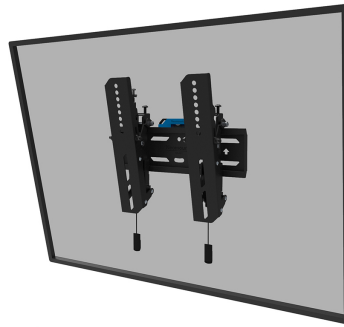

WL35S-850BL12

NEOMOUNTS BY NEWSTAR SELECT TV WALL

Neomounts by Newstar Select
WL35S-850BL12 tiltable wall mount for
24-55" screens - Black

Neomounts

Neomounts

SPECIFICATIONS

GENERAL

Distance to wall	3,5 cm
Max. screen size*	55
Max. weight	50
Min. screen size*	24
Min. weight	0
Screens	1
VESA maximum	200x200
VESA minimum	75x75
VESA pattern	100x100 100x150 100x200 100x75 120x120 200x100 200x200 75x100 75x200 75x75

FUNCTIONALITY

Height	27 cm
Lockable	Lockable - Lock included
Tilt (degrees)	12°
Type	Tilt

INFORMATION

Color	Black
Warranty	5 year
EAN code	8717371448783

The Neomounts Select WL35S-850BL12 is a tiltable wall mount for flat screens up to 55" with a maximum weight capacity of 50 kg. The versatile tilt (12°) technology allows you to create the optimum viewing angle. Height and level adjustment is available for the perfect installation.

The WL35S-850BL12 has a depth of 3,5 cm and is suitable for screens that meet VESA hole pattern 75x75 to 200x200mm. It is possible to lock the wall mount using the included anti-theft screw or a padlock (not included).

The mount features a nifty magnetic pull & release system, that allows you to attach the TV in a wink of an eye and secure the TV in safe and solid manner. Afterwards, the pull & release straps can be easily hidden behind the screen by clicking the magnet to the mount. A separate spirit level tool is included with the wall mount, as well as a fixing template, to ensure easy installation of the mount.