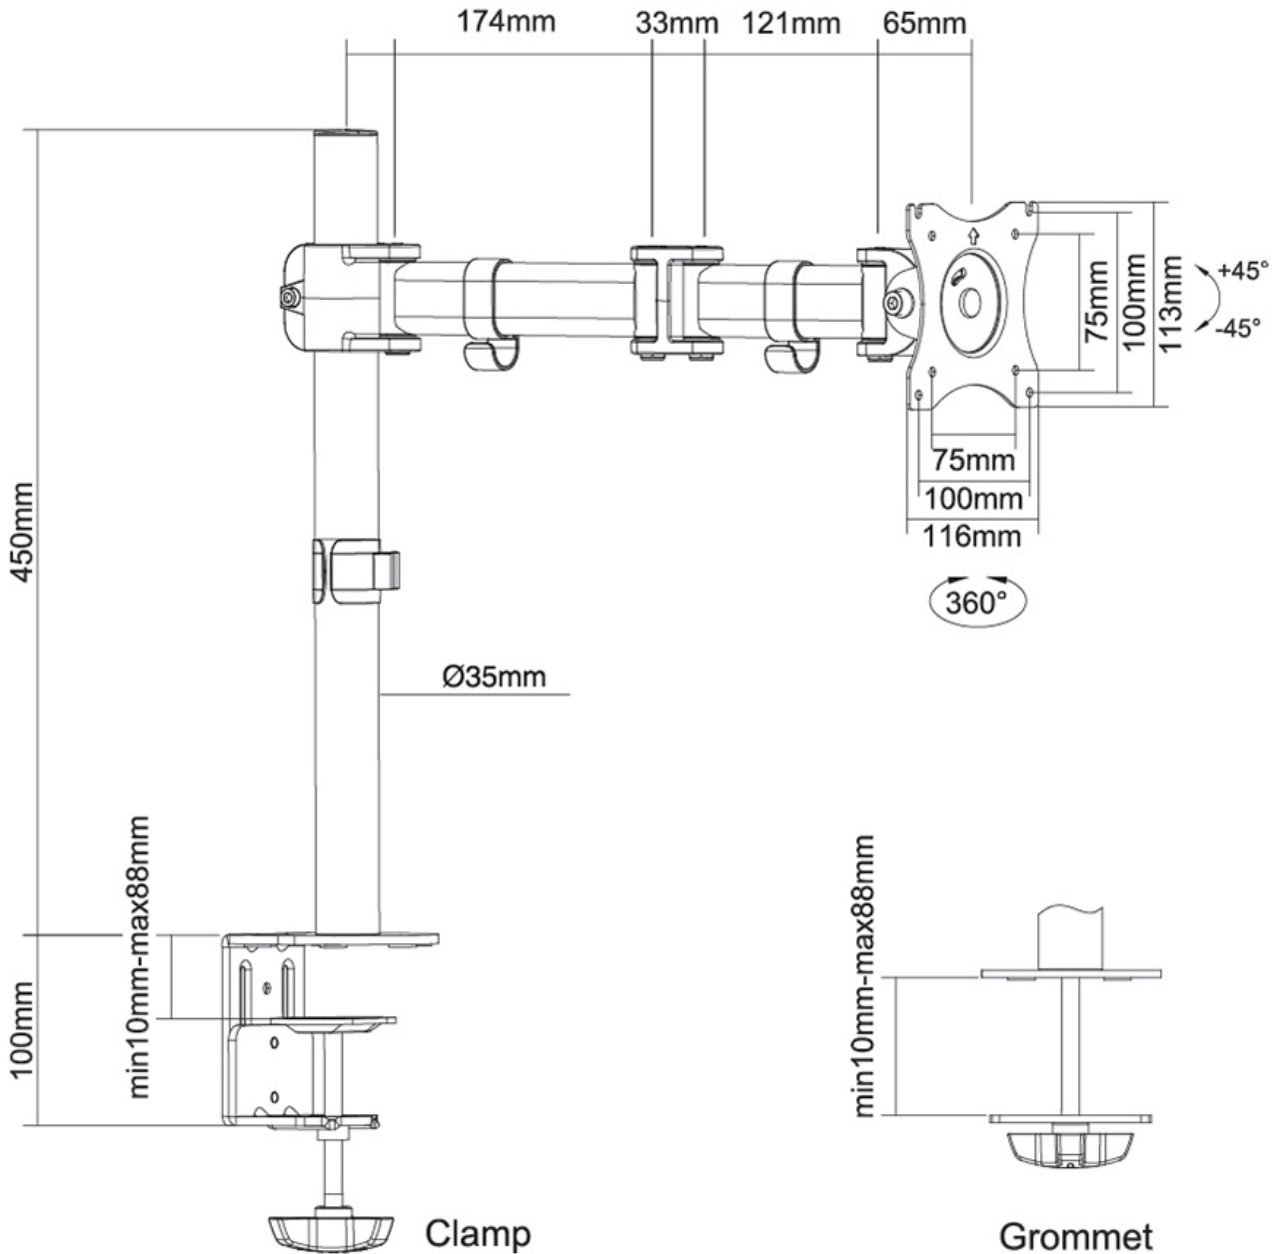

NM-D135WHITE

NEOMOUNTS SELECT MONITOR DESK MOUNT

Neomounts