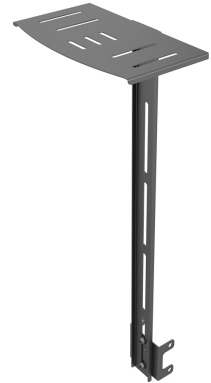

NMPRO-CAMSHELF

NEOMOUNTS BY NEWSTAR PRO MULTIMEDIA

SPECIFICATIONS

GENERAL

Min. weight	0 kg (per screen)
Max. weight	2 kg (per screen)

FUNCTIONALITY

Height adjustment	65 cm
Width adjustment	25 cm
Depth adjustment	15 cm
Adjustment type	Manual

INFORMATION

Color	Black
Main material	Steel
Warranty	5 year
EAN code	8717371448127

*Please note: The inch sizes stated are just an indication, combined with the weight and VESA sizes. The maximum weight and VESA size are absolute restrictions for the products and should not be exceeded.

The Neomounts by Newstar Pro NMPRO-CAMSHELF is a camera shelf for the Neomounts by Newstar Pro NMPRO-M trolley and NMPRO-S floor stand - Black

The Neomounts Pro NMPRO-CAMSHELF is a camera-shelf for the Neomounts Pro NMPRO-M trolley and NMPRO-S floor stand.

The NMPRO-CAMSHELF has a width of 25 cm, a depth of 14,5 cm and a height of 65,4 cm. The weight capacity of the shelf is 2 kg.

All installation material is included with the product. Warranty: 5 year.