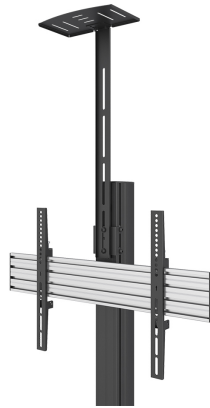

NMPRO-CAMSHELF

NEOMOUNTS BY NEWSTAR PRO MULTIMEDIA

SPECIFICATIONS

GENERAL

Min. weight	0 kg (per screen)
Max. weight	2 kg (per screen)

FUNCTIONALITY

Height adjustment	65 cm
Width adjustment	25 cm
Depth adjustment	15 cm
Adjustment type	Manual

INFORMATION

Color	Black
Main material	Steel
Warranty	5 year
EAN code	8717371448127

*Please note: The inch sizes stated are just an indication, combined with the weight and VESA sizes. The maximum weight and VESA size are absolute restrictions for the products and should not be exceeded.

The Neomounts by Newstar Pro NMPRO-CAMSHELF is a camera shelf for the Neomounts by Newstar Pro NMPRO-M trolley and NMPRO-S floor stand - Black

The Neomounts Pro NMPRO-CAMSHELF is a camera-shelf for the Neomounts Pro NMPRO-M trolley and NMPRO-S floor stand.

The NMPRO-CAMSHELF has a width of 25 cm, a depth of 14,5 cm and a height of 65,4 cm. The weight capacity of the shelf is 2 kg.

All installation material is included with the product. Warranty: 5 year.