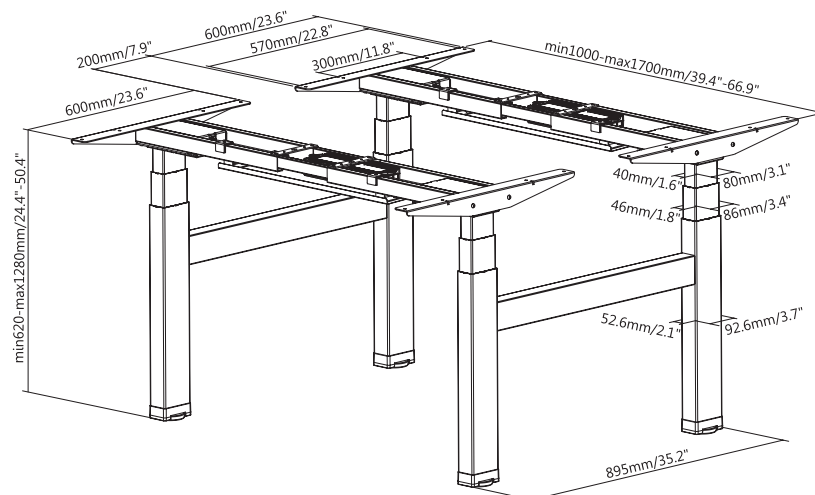

Technical Drawing:

EO0018

4 052792 055429

Made in China

RoHS
compliant

* The specifications and pictures are subject to change without notice.

*All trade names referenced are the registered namework of their respective owners.

Best Connectivity