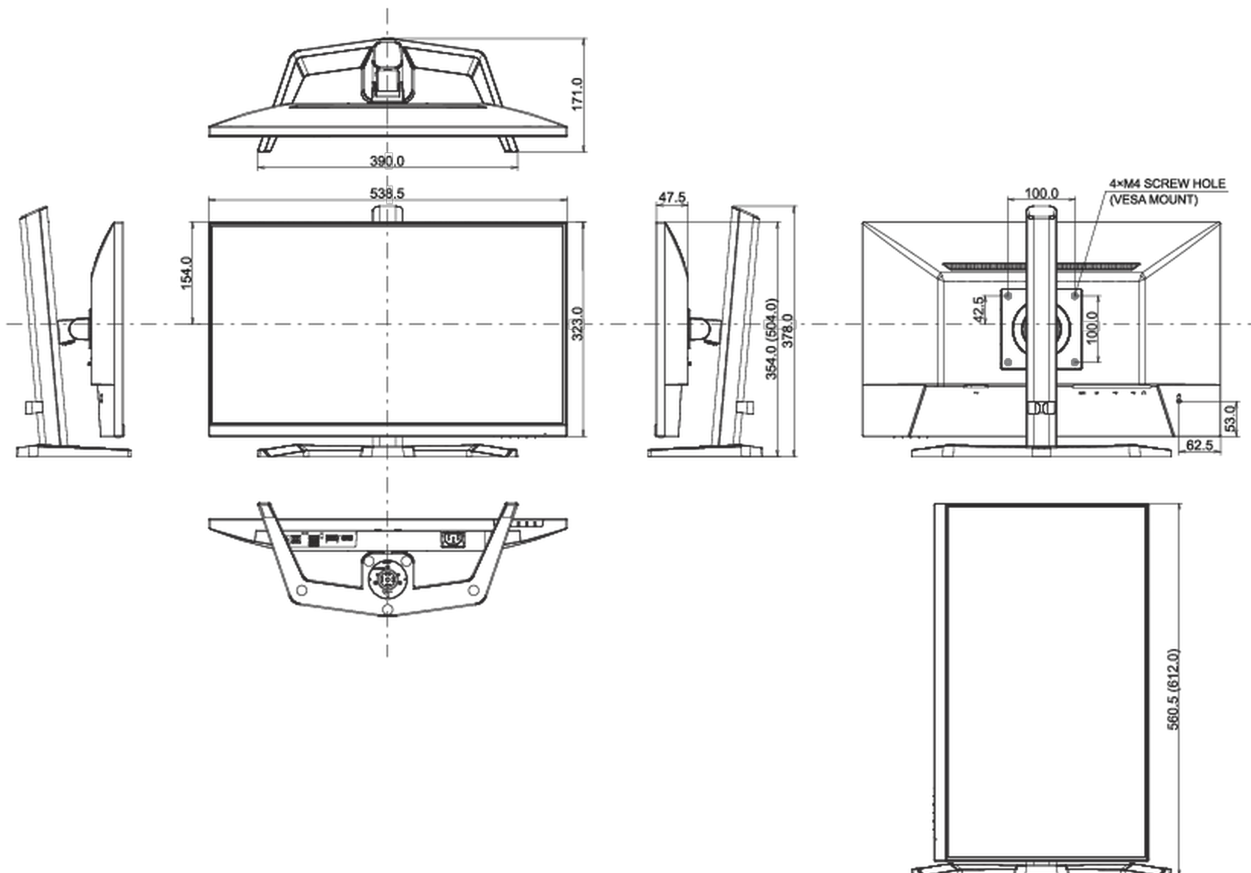

Other

quick start guide, safety guide

06 POWER MANAGEMENT

Power supply unit

internal

Power supply

AC 50 - 60V, 100/240Hz

Power usage

18W typical, 0.5W stand by, 0.3W off mode

07 SUSTAINABILITY

Regulations

CE, TÜV-Bauart, EAC, VCCI-B, PSE, RoHS support, ErP, WEEE, REACH, UKCA

Energy efficiency class (Regulation (EU) 2017/1369)

E

REACH SVHC

above 0.1%: Lead

08 DIMENSIONS / WEIGHT

Product dimensions W x H x D

538.5 x 397 x 192.5mm

Box dimensions W x H x D

615 x 126 x 405mm

Weight (without box)

3kg

Weight (with box)

4.4kg

EAN code

4948570124701

All trademarks and registered trademarks acknowledged. E & O E. Specification subject to change without notice. All LCD's comply with ISO-9241-307:2008 in connection with pixel defects.