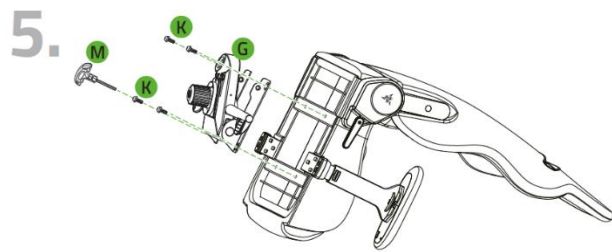

2. ASSEMBLY