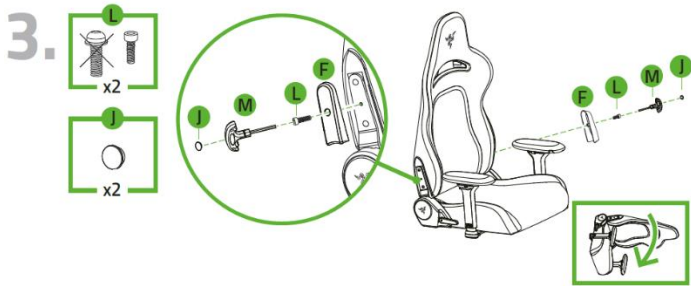

2. ASSEMBLY