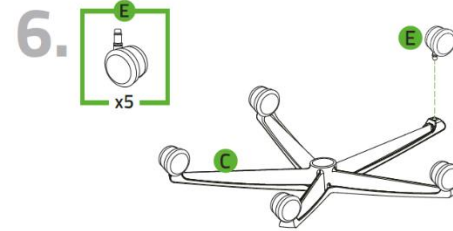

2. ASSEMBLY