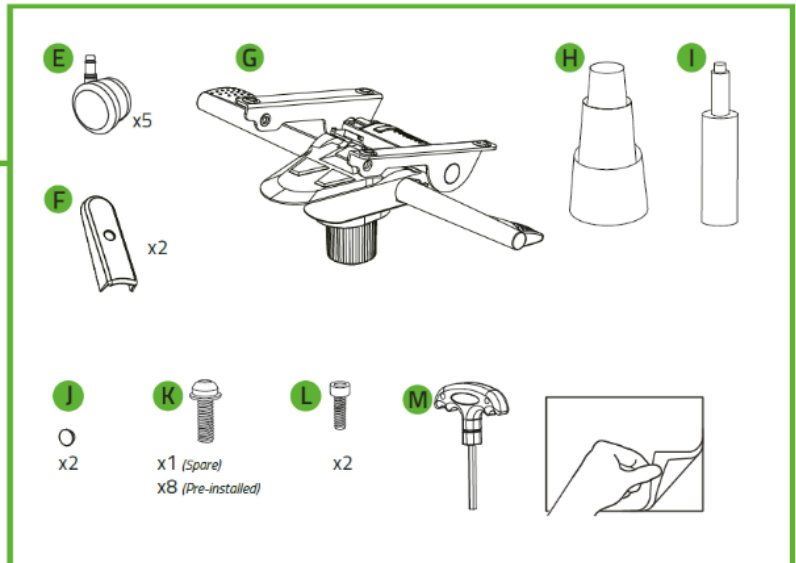

CONTENTS

1. WHAT'S INSIDE	3
2. ASSEMBLY	4
3. USAGE	5
4. LET'S GET YOU COVERED	6
5. SAFETY AND MAINTENANCE	7
6. LEGALESE.....	9

1. WHAT'S INSIDE