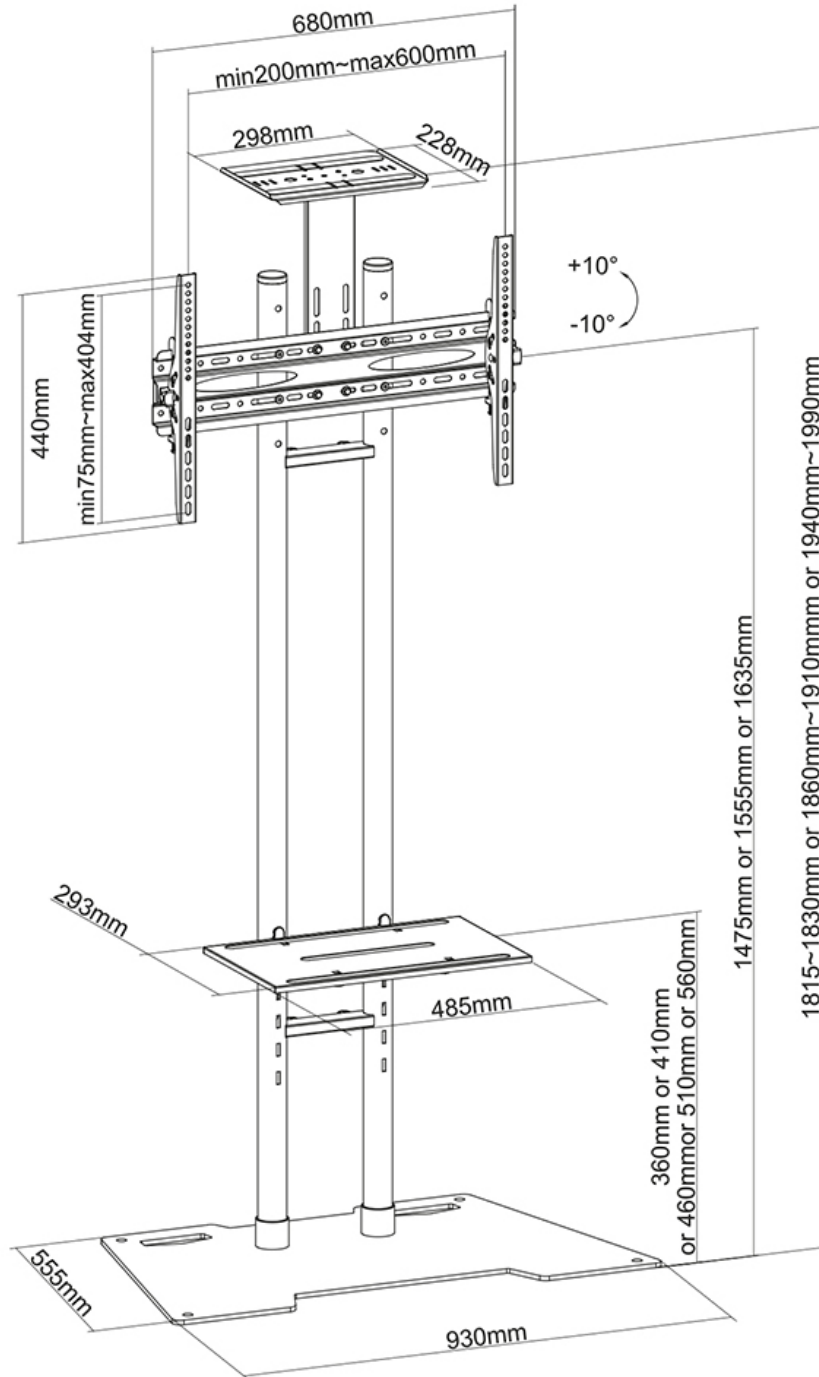

PLASMA-M1700ES

NEOMOUNTS BY NEWSTAR FLOOR STAND

Neomounts