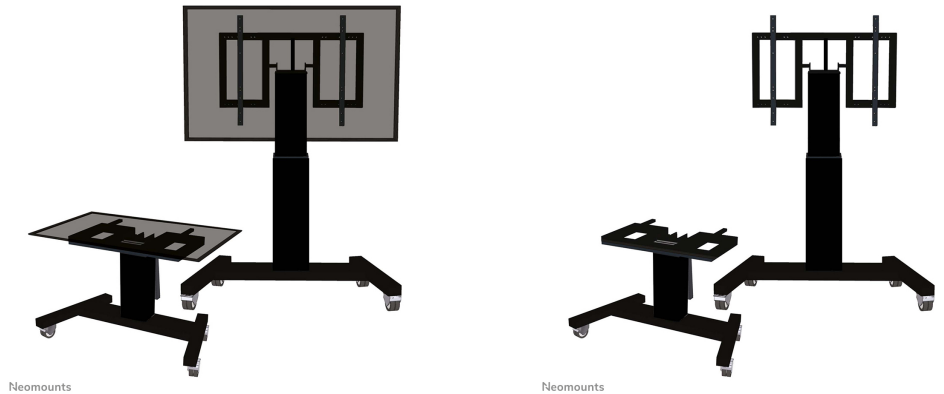

FUNCTIONALITY

Type	Tilt
Height adjustment	89-139 cm
Width adjustment	104 cm
Depth adjustment	74 cm
Tilt (degrees)	90°
Adjustment type	Motorised
Lockable	Lockable - Lock not included

INFORMATION

Color	Black
Main material	Steel
Warranty	5 year
EAN code	8717371445973

Neomounts by Newstar Mobile Motorised TV/LFD Trolley for 42"-100" screen, with tabletop tilt function, Height Adjustable - Black

With the Neomounts by Newstar PLASMA-M2500TBBLACK automatic height adjustable floor stand you place a large format flat screen on the floor. Get optimal positioning for both standing and seated audiences, in any application, in any part of your location. Perfect to use in a class room, boardroom, presentation room or public entrance.

The PLASMA-M2500TBBLACK has a 90 degree tilt function with allows the (touch)screen to be used in table-top mode. The stand is suited for screens between 42" - 100" and has a load capacity of 150 kg. The trolley is suitable for screens with a VESA hole pattern of 400x200 to 800x600 mm. Cables can be guided at the back of the mount.

Easily roll this cart over doorways and thresholds with to the high quality wheels. The mobile electric floor lift is automatically height adjustable over a height of 50 cm with a remote control. From the floor to the center the distance of the screen is variable from 89 cm to 139 cm (vertical) and from 95 cm to 145 cm (horizontal). The trolley features four solid castor wheels, of which the two front wheels are equipped with a brake.