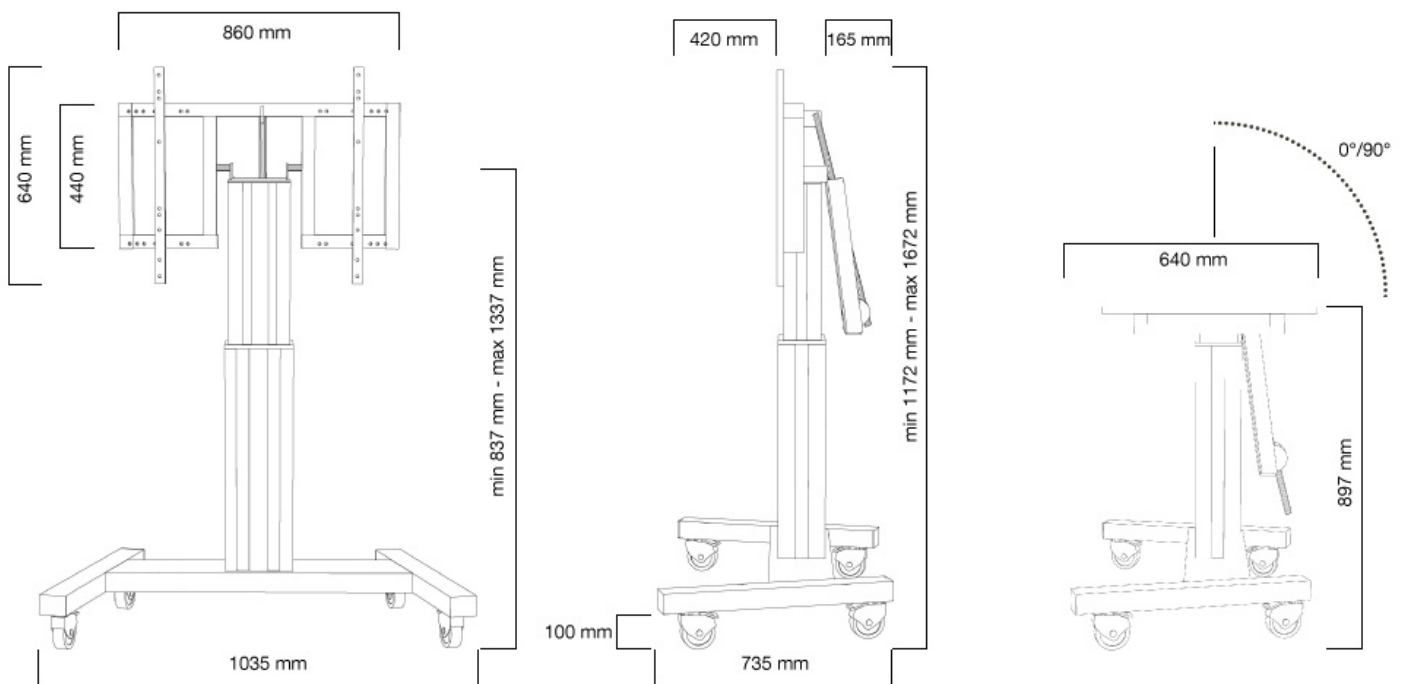

NEOMOUNTS BY NEWSTAR MOTORISED

Neomounts