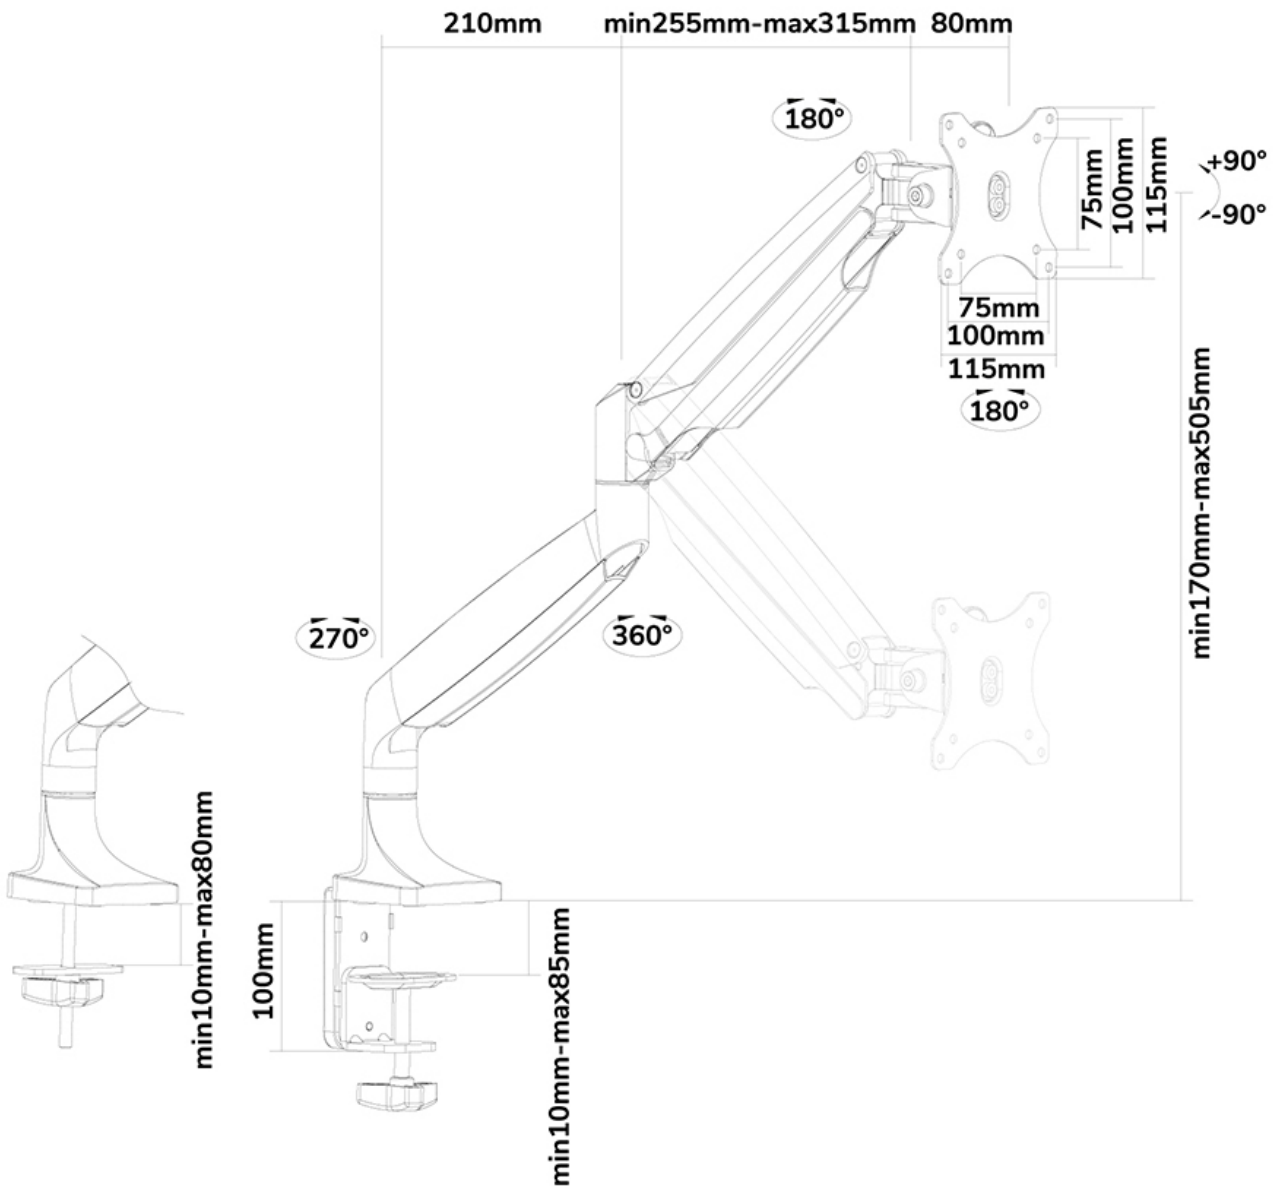

NM-D750BLACK

NEOMOUNTS SELECT MONITOR DESK MOUNT

Neomounts