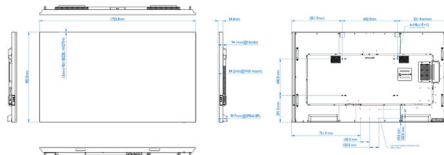

Operating conditions

- Temperature range (operation): 0 ~ 40 °C
- Temperature range (storage): -20 ~ 60 °C
- Relative humidity: 20 ~ 80 %
- Altitude: 0 ~ 3000 m
- MTBF: 50,000 hour(s)

Sound

- Built-in speakers: 2 x 20W RMS

Accessories

- Included accessories: Quick start guide, AC Power Cord, IR sensor cable (1.8M), Remote Control & AAA Batteries
- Included Accessories: M2 screw x 3, M3 screw x 1, Philips logo, RS232 Daisy chain cable (1.8m, SD card cover x 1, Wifi dipole antenna x2, Passive stylus X2, Wireless casting dongle X2
- Optional accessories: Logitech Meetup Bundle

Multimedia Applications

- USB Playback Audio: AAC, M4A, MP3, WMA
- USB Playback Picture: BMP, JPEG, JPG, PDF
- USB Playback Video: ASF, AVI, FLV, MKV, MP4, MPEG, MPG, TS, VOB, WEBM, WMV

Miscellaneous

- On-Screen Display Languages: English, French, German, Spanish, Polish, Turkish, Russian, Italian, Simplified Chinese, Traditional Chinese, Arabic, Japanese, Danish, Dutch, Finnish, Norwegian, Portuguese, Swedish
- Regulatory approvals: EnergyStar 7.0, CE, FCC, Class B, UL/cUL, CCC, C-Tick, RoHS, GOST, BSMI, CB, J-Moss, PSE, VCCI
- Warranty: 3 year warranty

Internal Player

- CPU: i7
- Memory: 8GB
- Storage: 265GB SSD
- Wifi: Dual band B,G,N,AC

Multi-touch Interactivity

- Touch points: 10 simultaneous touch points

Issue date 2020-06-03

Version: 0.0.0

12 NC: 8670 001 67649
EAN: 87 12581 76742 6

Test leaflet, for internal use only!
© 2020 Koninklijke Philips N.V.
All Rights reserved.

Specifications are subject to change without notice.
Trademarks are the property of Koninklijke Philips N.V.
or their respective owners.

www.philips.com