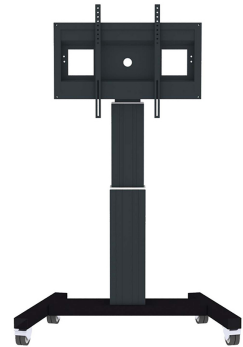

FUNCTIONALITY

Height adjustment	111-161 cm
Width adjustment	104 cm
Depth adjustment	74 cm
Adjustment type	Motorised
Lockable	Lockable - Lock not included

INFORMATION

Color	Black
Main material	Steel
Warranty	5 year
EAN code	8717371445904

Neomounts

Neomounts

Neomounts by Newstar Mobile Motorised TV/LFD Trolley for 42"-100" screen, Height Adjustable - Black

With the Neomounts by Newstar PLASMA-M2500BLACK automatic height adjustable floor stand you place a large format flat screen on the floor. Get optimal positioning for both standing and seated audiences, in any application, in any part of your location. Perfect to use in a class room, boardroom, presentation room or public entrance.

The PLASMA-M2500BLACK is suited for screens between 42" - 100" and has a load capacity of 150 kg. The trolley is suitable for screens with a VESA hole pattern of 200x200, 200x400, 400x400, 400x600 to 600x800 mm. Behind the screen is a 6 cm deep space available to mount a media player or mini-computer. Cables can be guided at the back of the mount.

Easily roll this cart over doorways and thresholds with to the high quality wheels. The mobile electric floor lift is automatically height adjustable over a height of 50 cm with a remote control. From the floor to the center the distance of the screen is variable from 111 cm to 161 cm. The trolley features four solid castor wheels, of which the two front wheels are equipped with a brake.