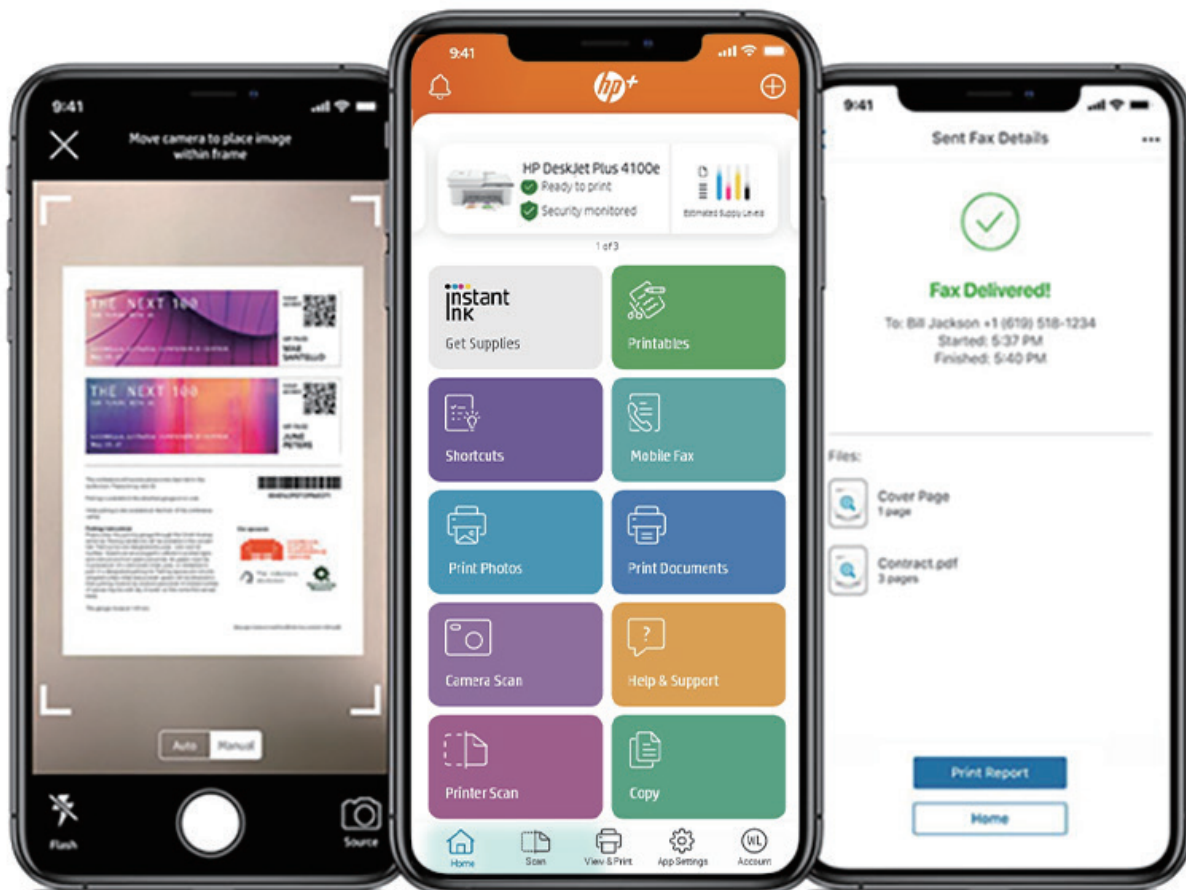

Get started fast with easy setup that guides you, step by step. Simply download the HP Smart app, connect to Wi-Fi®, and share your printer across all your devices.^{1,2}

Start printing right away. The intuitive control panel helps you complete projects quickly and easily.

Easily handle tasks and do a lot from one device—print, scan, and copy.

WORRY-FREE WIRELESS

- Get better range and faster, more reliable connections using dual-band Wi-Fi® with self-reset.²
- Get connected and start printing fast from your smartphone or tablet with Bluetooth 4.2®—easy setup.⁶
- Access and print files on your network with wireless networking.²
- Easily connect your printer to your computer with the built-in USB port.⁷

SAVE UP TO 70% ON INK
AND NEVER RUN OUT^{3,4}

For hassle-free printing, this printer automatically orders ink when you're running low so you don't have to shop for cartridges.⁴ Get ink automatically delivered for a lot less, with HP Instant Ink.^{3,4}

- Have supplies delivered automatically through HP Instant Ink integration.
- Manage your account, check print volume, and change plans easily.

HP SMART APP

Printing from your smartphone just got easier