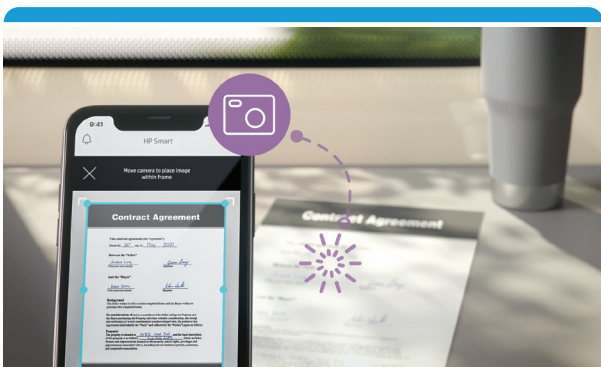

Get more done with advanced HP Smart app features

Print on-the-go, scan multi-paged documents more easily, and save time with pre-programmed Shortcuts.