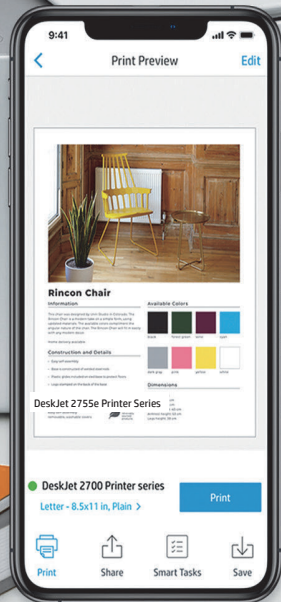

WORRY-FREE WIRELESS

- Get better range and faster, more reliable connections using dual-band Wi-Fi® with self-reset.²
- Get connected and start printing fast from your smartphone or tablet with Bluetooth 4.2®—easy setup.⁶
- Access and print files on your network with wireless networking.²
- Easily connect your printer to your computer with the built-in USB port.⁷