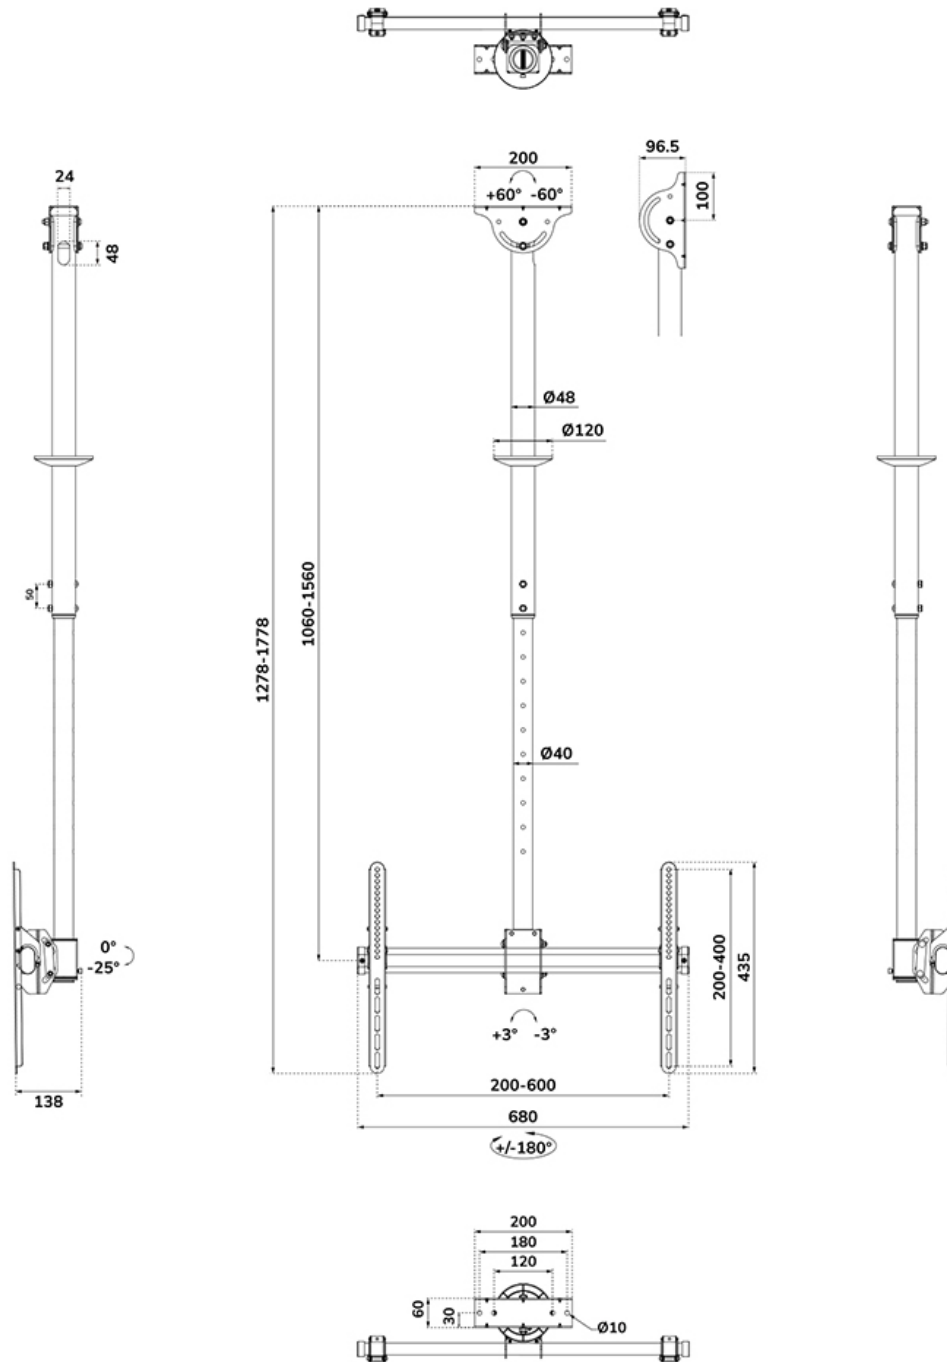

#### FUNCTIONALITY

Type	Full motion
Height adjustment	106-156 cm
Lockable	Not lockable
Tilt (degrees)	+0°. -25°
Swivel (degrees)	+180°. -180°
Rotate (degrees)	+3°. -3°
Height	178 cm
Width	68 cm
Depth	13.8 cm
Adjustment type	Manual

The ceiling mount can be easily adjusted in height from 106 to 156 cm\* and has a weight capacity of 50 kg. The CL35-440BL16L is suitable for screens that meet VESA hole pattern 150x200 to 600x400 mm. A practical cable management system conceals and routes cables from ceiling to screen. The mount features an adjustable mounting angle for sloped ceilings and comes with an additional cover for installation on suspended ceilings.

## NEOMOUNTS TV CEILING MOUNT

Neomounts

Measuring unit: mm