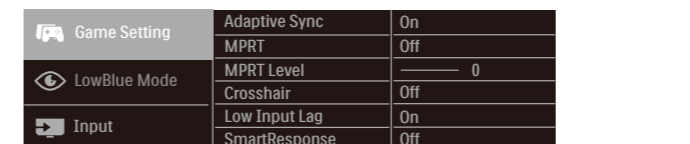

4 27M1N3500L

27M1N3500LS

Earphone-Hang

Register your product and get support at www.philips.com/support

Specifications are subject to change without notice.

HDMI

www.philips.com

Energy Labelling

27M1N3500LS

Printed in China

PHILIPS

Gaming Monitor

Momentum 3000

27M1N3500L
27M1N3500LS

Quick start

Register your product and get support at www.philips.com/welcome

Contents

*Different according to region
Display design may differ from that illustrated

1 27M1N3500L

27M1N3500LS

⚠ CAUTION: Place the monitor face down on a smooth surface. Pay attention not to scratch or damage the screen.

2 27M1N3500LS

2 27M1N3500L

USB hub

3

Game Setting	Adaptive Sync	On
	MPRT	Off
LowBlue Mode	MPRT Level	0
	Crosshair	Off
Input	Low Input Lag	On
	SmartResponse	Off
Picture	SmartFrame	Off
SmartSize		
Audio		

Game Setting	Adaptive Sync	On
	MPRT	Off
LowBlue Mode	MPRT Level	0
	Crosshair	Off
Input	Low Input Lag	On
	SmartResponse	Off
Picture	SmartFrame	Off
SmartSize		
Audio		

Game Setting	Adaptive Sync	On
	MPRT	Off
LowBlue Mode	MPRT Level	0
	Crosshair	Off
Input	Low Input Lag	On
	SmartResponse	Off
Picture	SmartFrame	Off
SmartSize		
Audio		

Game Setting	Adaptive Sync	On
	MPRT	Off
LowBlue Mode	MPRT Level	0
	Crosshair	Off
Input	Low Input Lag	On
	SmartResponse	Off
Picture	SmartFrame	Off
SmartSize		
Audio