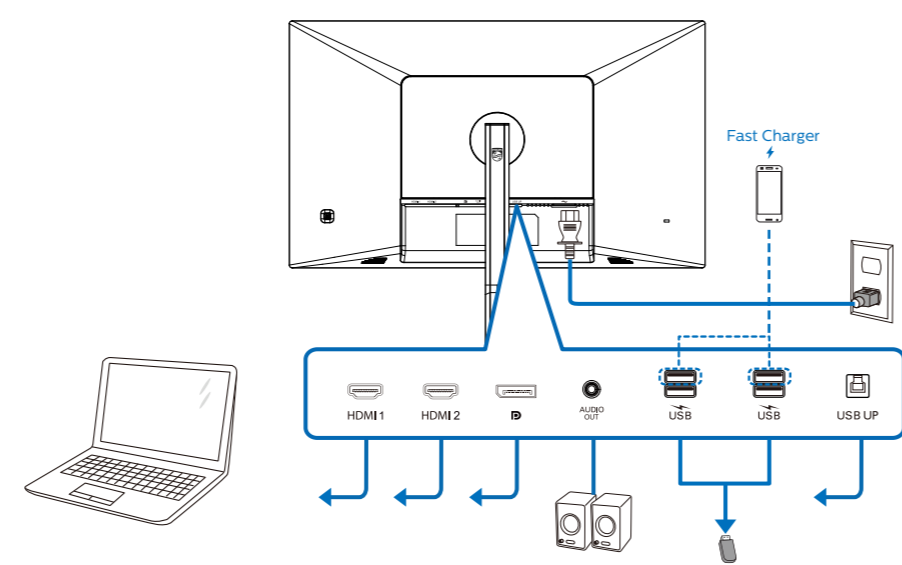

2 27M1N3500L