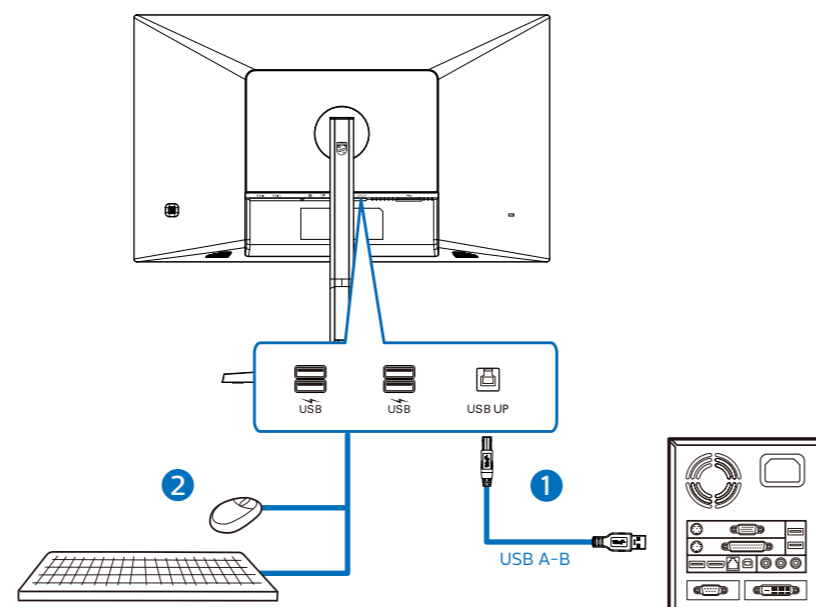

4 27M1N3500L

27M1N3500LS

Earphone-Hang

Register your product and get support at www.philips.com/support

Specifications are subject to change without notice.

HDMI

www.philips.com

Energy Labelling

27M1N3500LS

Printed in China

PHILIPS

Gaming Monitor

Momentum 3000

27M1N3500L
27M1N3500LS

Quick start

Register your product and get support at www.philips.com/welcome

Contents

*Different according to region
Display design may differ from that illustrated

1 27M1N3500L

27M1N3500LS

⚠ CAUTION: Place the monitor face down on a smooth surface. Pay attention not to scratch or damage the screen.

2 27M1N3500LS

2 27M1N3500L

USB hub

3

Game Setting	Adaptive Sync	On
	MPRT	Off
LowBlue Mode	MPRT Level	0
	Crosshair	Off
Input	Low Input Lag	On
	SmartResponse	Off
Picture	SmartFrame	Off
SmartSize		
Audio		

Game Setting	Adaptive Sync	On
	MPRT	Off
LowBlue Mode	MPRT Level	0
	Crosshair	Off
Input	Low Input Lag	On
	SmartResponse	Off
Picture	SmartFrame	Off
SmartSize		
Audio		

Game Setting	Adaptive Sync	On
	MPRT	Off
LowBlue Mode	MPRT Level	0
	Crosshair	Off
Input	Low Input Lag	On
	SmartResponse	Off
Picture	SmartFrame	Off
SmartSize		
Audio		

Game Setting	Adaptive Sync	On
	MPRT	Off
LowBlue Mode	MPRT Level	0
	Crosshair	Off
Input	Low Input Lag	On
	SmartResponse	Off
Picture	SmartFrame	Off
SmartSize		
Audio