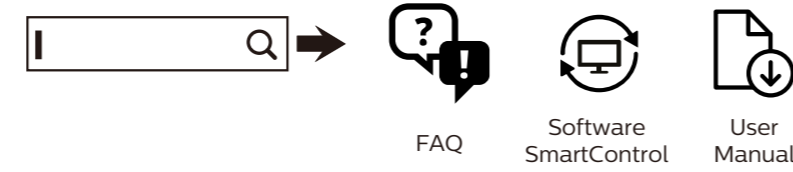

Specifications are subject to change without notice.

HDMI

www.philips.com

Energy Labelling

27M1N3500LS

Printed in China

PHILIPS

Gaming Monitor

Momentum 3000