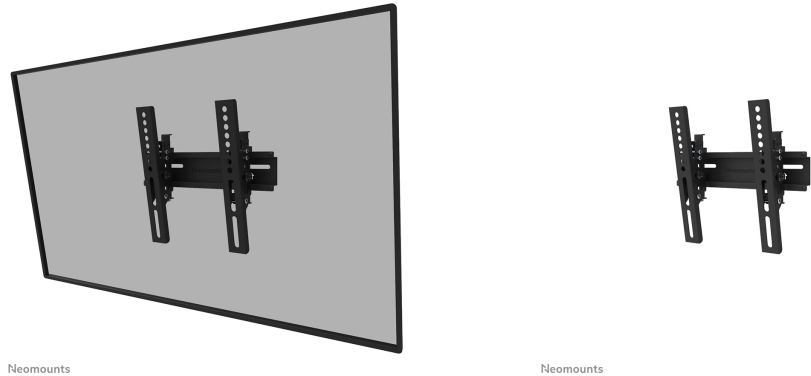

WL35-350BL12

NEOMOUNTS BY NEWSTAR TV WALL MOUNT

SPECIFICATIONS

GENERAL

Min. screen size*	24 inch
Max. screen size*	55 inch
Max. weight	25 kg (per screen)
Screens	1
VESA minimum	50x50 mm
VESA maximum	200x200 mm
Distance to wall	4,6 cm

FUNCTIONALITY

Type	Tilt
Tilt (degrees)	+10°, -2°
Height	22,5 cm
Width	25 cm
Depth	4,6 cm
Lockable	Lockable - Lock not included

INFORMATION

Color	Black
Main material	Steel
Warranty	5 year
EAN code	8717371449636

Neomounts by Newstar WL35-350BL12 tiltable wall mount for 24-55" screens - Black

The Neomounts by Newstar WL35-350BL12 is a tiltable wall mount for flat screens up to 55" with a maximum weight capacity of 25 kg. The versatile tilt technology (14°), allows you to create the optimum viewing angle.

The WL30-350BL12 has a depth of 4,6 cm and is suitable for screens that meet VESA hole pattern 50x50 to 200x200 mm. It is possible to lock the individual brackets of the mount using a padlock (not included).