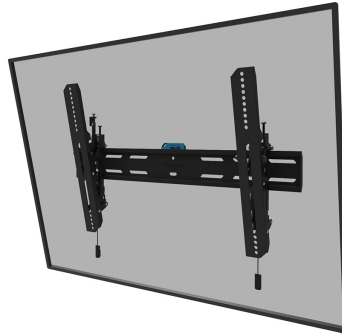

WL35S-850BL16

NEOMOUNTS BY NEWSTAR SELECT TV WALL

Neomounts by Newstar Select
WL35S-850BL16 tiltable wall mount for
40-82" screens - Black

Neomounts

Neomounts

SPECIFICATIONS

GENERAL

Distance to wall	3,5 cm
Max. screen size*	82
Max. weight	70
Min. screen size*	40
Min. weight	0
Screens	1
VESA maximum	600x400
VESA minimum	100x100
VESA pattern	100x100 100x150 100x200 120x120 200x100 200x200 200x300 200x400 300x100 300x200 300x300 350x350 400x200 400x300 400x400 440x400 500x400 600x200 600x300 600x400

The Neomounts Select WL35S-850BL16 is a tiltable wall mount for flat screens up to 82" with a maximum weight capacity of 70 kg. Height and level adjustment is available for the perfect installation.

The WL35S-850BL16 has a depth of 3,3 cm and is suitable for screens that meet VESA hole pattern 100x100 to 600x400mm. It is possible to lock the wall mount using the included anti-theft screw or a padlock (not included).

The mount features a nifty magnetic pull & release system, that allows you to attach the TV in a wink of an eye and secure the TV in safe and solid manner. Afterwards, the pull & release straps can be easily hidden behind the screen by clicking the magnet to the mount. A separate spirit level tool is included with the wall mount, as well as a fixing template, to ensure easy installation of the mount.

FUNCTIONALITY

Height	42,5 cm
Lockable	Lockable - Lock included
Tilt (degrees)	12°
Type	Tilt

INFORMATION

Color	Black
Warranty	5 year
EAN code	8717371448868

WL35S-850BL16

NEOMOUNTS BY NEWSTAR SELECT TV WALL