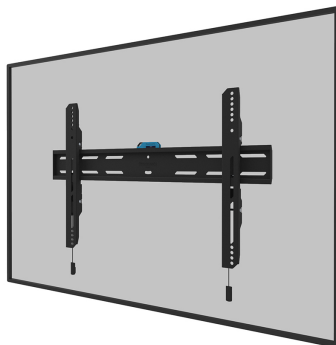

WL30S-850BL16

Neomounts by Newstar Select
WL30S-850BL16 fixed wall mount for
40-82" screens - Black

NEOMOUNTS BY NEWSTAR SELECT TV WALL

Neomounts

Neomounts

SPECIFICATIONS

GENERAL

Distance to wall	3,3 cm
Max. screen size*	82
Max. weight	70
Min. screen size*	40
Min. weight	0
Screens	1
VESA maximum	600x400
VESA minimum	100x100
VESA pattern	100x100 100x150 100x200 120x120 200x100 200x200 200x300 200x400 300x100 300x200 300x300 350x350 400x200 400x300 400x400 440x400 500x400 600x200 600x300 600x400

The Neomounts Select WL30S-850BL16 is a fixed wall mount for flat screens up to 82" with a maximum weight capacity of 70 kg. Height and level adjustment is available for the perfect installation.

The WL30S-850BL16 has a depth of 3,3 cm and is suitable for screens that meet VESA hole pattern 100x100 to 600x400mm. It is possible to lock the wall mount using the included anti-theft screw or a padlock (not included).

The mount features a nifty magnetic pull & release system, that allows you to attach the TV in a wink of an eye and secure the TV in safe and solid manner. Afterwards, the pull & release straps can be easily hidden behind the screen by clicking the magnet to the mount. A separate spirit level tool is included with the wall mount, as well as a fixing template, to ensure easy installation of the mount.

FUNCTIONALITY

Height	42,5 cm
Lockable	Lockable - Lock included
Type	Fixed

INFORMATION

Color	Black
Warranty	5 year
EAN code	8717371448851

WL30S-850BL16

NEOMOUNTS BY NEWSTAR SELECT TV WALL