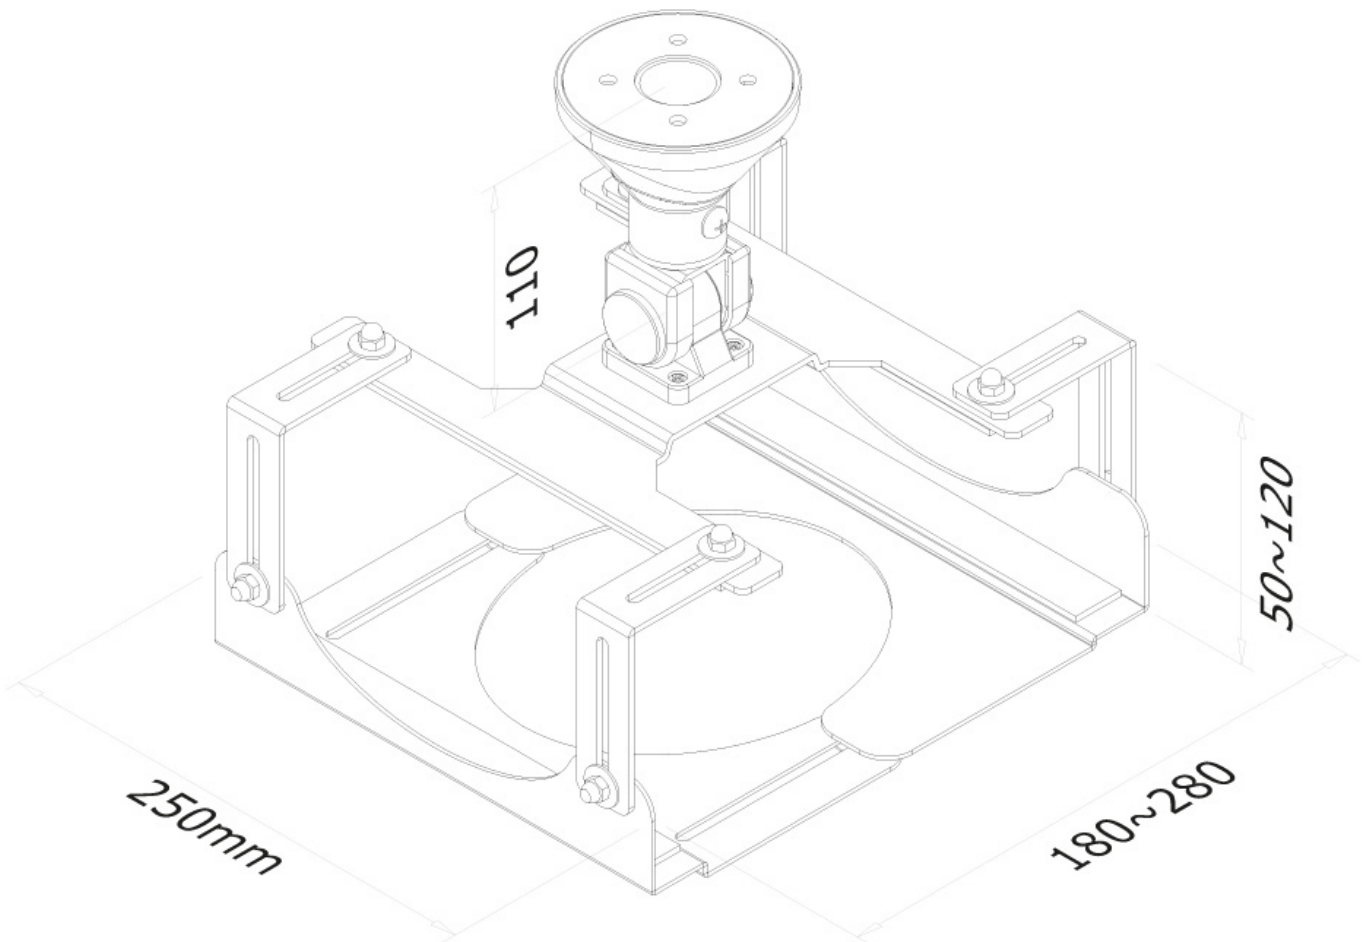

BEAMER-C300

NEOMOUNTS BY NEWSTAR PROJECTOR

Neomounts